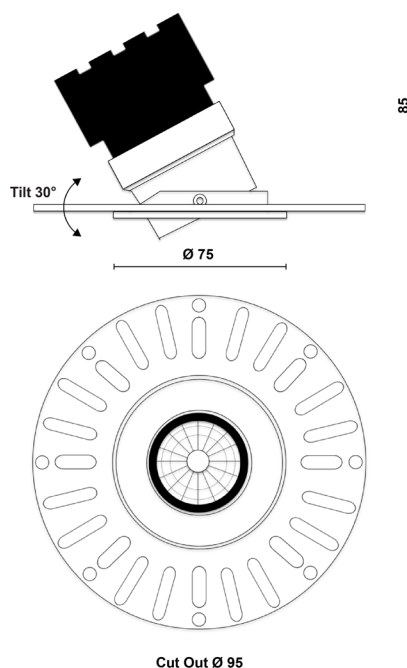

## ORBITA PLASTER-IN ADJUSTABLE

ORB.PL.AD.W.B.38.930.D

### Product Information

75MM Adjustable Architectural Downlight LED High CRI IP54 Plaster-in installation

Installation	Ceiling recessed
Size	Ø75x85 mm / Cut out Ø95
Skim Plate	Ø145mm
Bezel Finish	White RAL9010 fine texture
Baffle Finish	Black RAL9005
Bezel Finish Options	Black, bronze, copper (on request)
Baffle Finish Options	White, bronze, copper (on request)
Fixing Position	Adjustable
Warranty	5 year warranty

### Technical Data

Light Source	LED
CCT (K) / CRI	3000K / 98 CRI
Luminous Efficacy	91lm/W
Engine Lumens	1250lm
Beam Angle	38°
Power Consumption	13.8W
Current	350mA
Ingress Protection	IP54
Driver	Remote DALI driver (included)
Rated life	50,000hrs