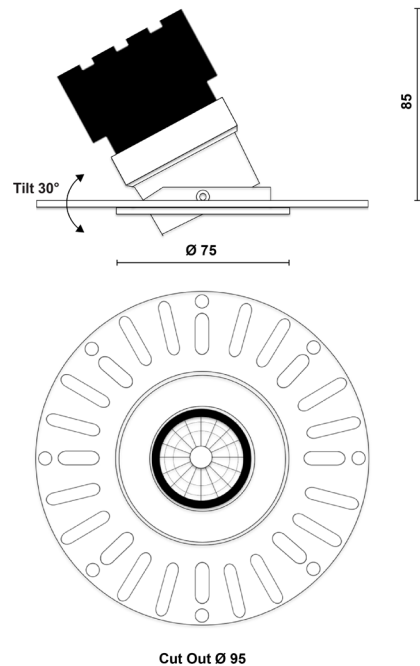

## ORBITA PLASTER-IN ADJUSTABLE

### Product Information

75MM Adjustable Architectural Downlight LED High CRI IP54 Plaster-in installation

Installation	Ceiling recessed
Size	Ø75x85 mm / Cut out Ø95
Skim Plate	Ø145mm
Bezel Finish	White RAL9010 fine texture
Baffle Finish	Black RAL9005
Bezel Finish Options	Black, bronze, copper (on request)
Baffle Finish Options	White, bronze, copper (on request)
Fixing Position	Adjustable
Warranty	5 year warranty

### Technical Data

Light Source	LED
CCT (K) / CRI	2700K / 98 CRI
Luminous Efficacy	91lm/W
Engine Lumens	1250lm
Beam Angle	15°
Power Consumption	13.8W
Current	350mA
Ingress Protection	IP54
Driver	Remote Mains Dim driver (included)
Rated life	50,000hrs