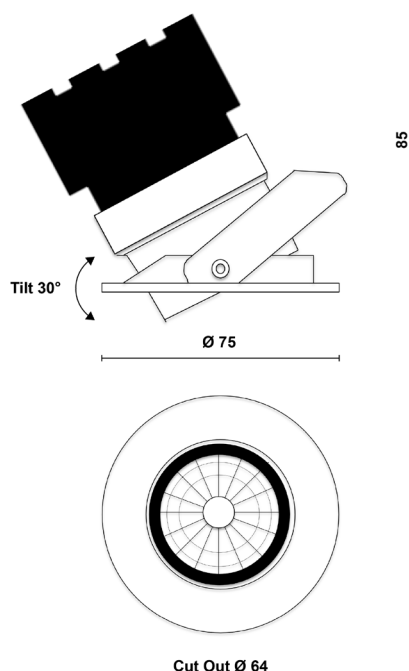

ORBITA ADJUSTABLE

ORB.AD.W.B.24.930.PD

Product Information

75MM Adjustable Architectural Downlight LED High CRI IP54

Installation	Ceiling recessed
Size	Ø75x85 mm / Cut out Ø64
Bezel Finish	White RAL9010 fine texture
Baffle Finish	Black RAL9005
Bezel Finish Options	Black, bronze, copper (on request)
Baffle Finish Options	White, bronze, copper (on request)
Fixing Position	Adjustable
Warranty	5 year warranty

Technical Data

Light Source	LED
CCT (K) / CRI	3000K / 98 CRI
Luminous Efficacy	91lm/W
Engine Lumens	1250lm
Beam Angle	24°
Power Consumption	13.8W
Current	350mA
Ingress Protection	IP54
Driver	Remote Mains Dim driver (included)
Rated life	50,000hrs