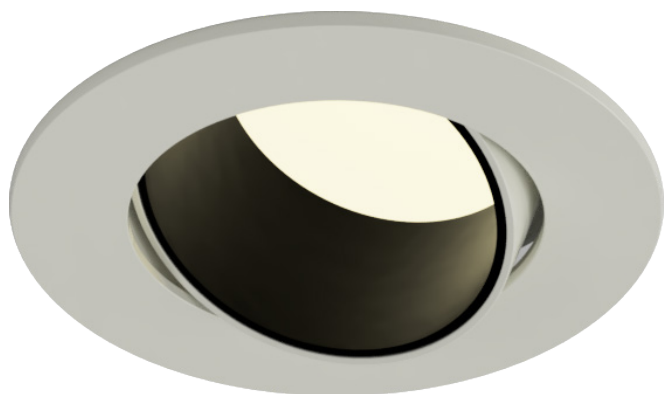

ORBITA ADJUSTABLE

ORB.AD.W.B.24.930.PD

Product Information

75MM Adjustable Architectural Downlight LED High CRI IP54

Installation	Ceiling recessed
Size	Ø75x85 mm / Cut out Ø64
Bezel Finish	White RAL9010 fine texture
Baffle Finish	Black RAL9005
Bezel Finish Options	Black, bronze, copper (on request)
Baffle Finish Options	White, bronze, copper (on request)
Fixing Position	Adjustable
Warranty	5 year warranty

Technical Data

Light Source	LED
CCT (K) / CRI	3000K / 98 CRI
Luminous Efficacy	91lm/W
Engine Lumens	1250lm
Beam Angle	24°
Power Consumption	13.8W
Current	350mA
Ingress Protection	IP54
Driver	Remote Mains Dim driver (included)
Rated life	50,000hrs