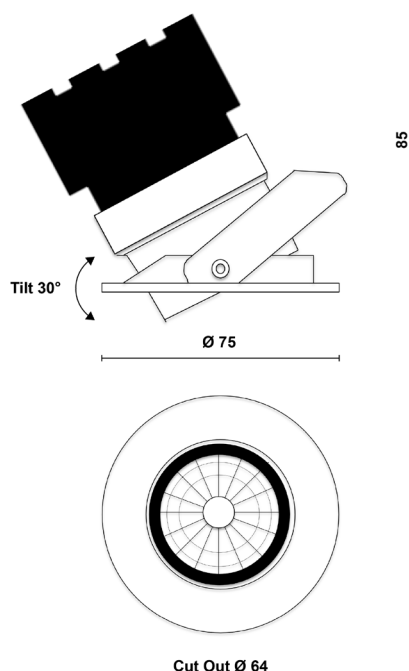

## ORBITA ADJUSTABLE

### Product Information

75MM Adjustable Architectural Downlight LED High CRI IP54

Installation	Ceiling recessed
Size	Ø75x85 mm / Cut out Ø64
Bezel Finish	White RAL9010 fine texture
Baffle Finish	Black RAL9005
Bezel Finish Options	Black, bronze, copper (on request)
Baffle Finish Options	White, bronze, copper (on request)
Fixing Position	Adjustable
Warranty	5 year warranty