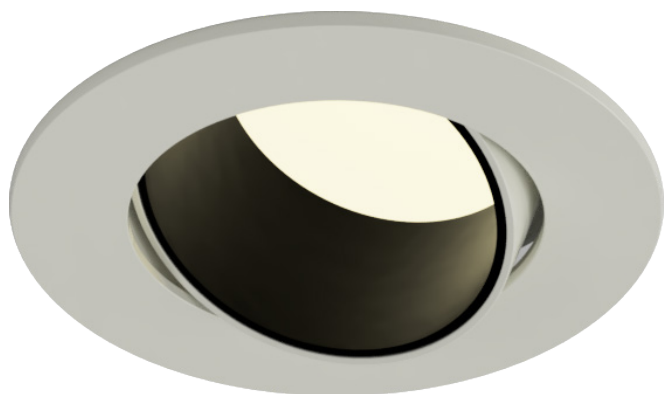

## ORBITA ADJUSTABLE

### Product Information

75MM Adjustable Architectural Downlight LED High CRI IP54

Installation	Ceiling recessed
Size	Ø75x85 mm / Cut out Ø64
Bezel Finish	White RAL9010 fine texture
Baffle Finish	Black RAL9005
Bezel Finish Options	Black, bronze, copper (on request)
Baffle Finish Options	White, bronze, copper (on request)
Fixing Position	Adjustable
Warranty	5 year warranty

### Technical Data

Light Source	LED
CCT (K) / CRI	2700K / 98 CRI
Luminous Efficacy	91lm/W
Engine Lumens	1250lm
Beam Angle	24°
Power Consumption	13.8W
Current	350mA
Ingress Protection	IP54
Driver	Remote Mains Dim driver (included)
Rated life	50,000hrs