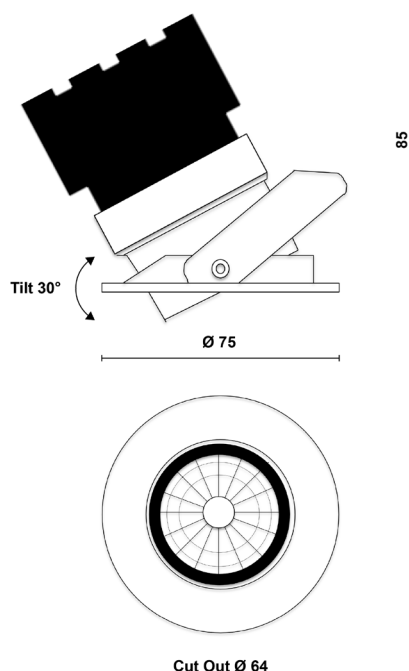

ORBITA ADJUSTABLE

ORB.AD.W.B.24.927.D

Product Information

75MM Adjustable Architectural Downlight LED High CRI IP54

Installation	Ceiling recessed
Size	Ø75x85 mm / Cut out Ø64
Bezel Finish	White RAL9010 fine texture
Baffle Finish	Black RAL9005
Bezel Finish Options	Black, bronze, copper (on request)
Baffle Finish Options	White, bronze, copper (on request)
Fixing Position	Adjustable
Warranty	5 year warranty

Technical Data

Light Source	LED
CCT (K) / CRI	2700K / 98 CRI
Luminous Efficacy	91lm/W
Engine Lumens	1250lm
Beam Angle	24°
Power Consumption	13.8W
Current	350mA
Ingress Protection	IP54
Driver	Remote DALI driver (included)
Rated life	50,000hrs