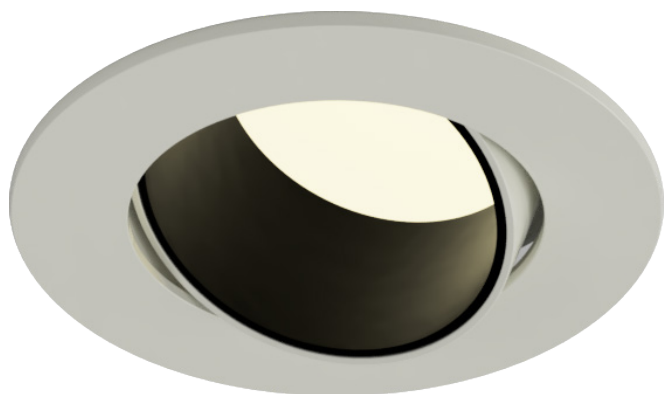

ORBITA ADJUSTABLE

ORB.AD.W.B.24.927.D

Product Information

75MM Adjustable Architectural Downlight LED High CRI IP54

Installation	Ceiling recessed
Size	Ø75x85 mm / Cut out Ø64
Bezel Finish	White RAL9010 fine texture
Baffle Finish	Black RAL9005
Bezel Finish Options	Black, bronze, copper (on request)
Baffle Finish Options	White, bronze, copper (on request)
Fixing Position	Adjustable
Warranty	5 year warranty

Technical Data

Light Source	LED
CCT (K) / CRI	2700K / 98 CRI
Luminous Efficacy	91lm/W
Engine Lumens	1250lm
Beam Angle	24°
Power Consumption	13.8W
Current	350mA
Ingress Protection	IP54
Driver	Remote DALI driver (included)
Rated life	50,000hrs