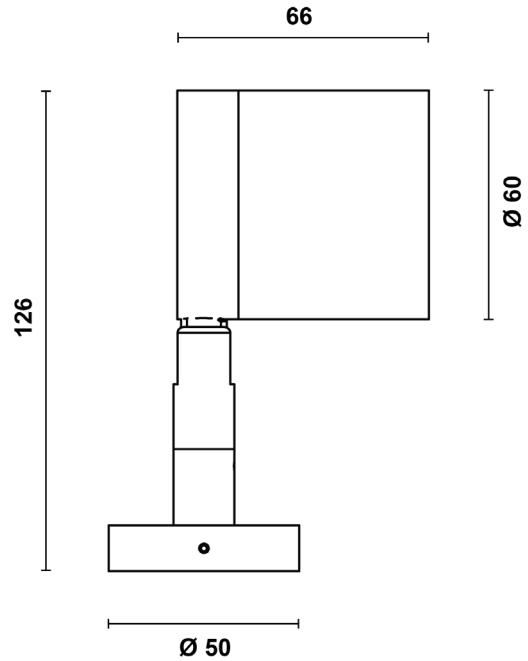

brevont

FARO WALL

FAROW.W.6.930

IP67

IK08

Product Information

Super compact LED luminaire for the enhancement of landscape and architectural details through refined accent lighting effects.

Installation	Wall, floor, ceiling mounting
Size / Weight	Ø60 50x66x126 mm / 0.5 Kg
Colour	White RAL9003 / Brass swivel
Body Material	A2 stainless steel with Brass swivel
Screen Material	Tempered glass
Fixing Position	Full orientation capability
Warranty	5 year warranty

Technical Data

Light Source	LED
CCT (K) / CRI	3000K / 80 CRI (90 on request)
Luminous Efficacy	64lm/W
Delivered Lumen	192lm
Beam Angle	6° (ultra spot)
Power Consumption	3W
Current	1A
Ingress Protection	IP67
Impact Resistance	IK08
Driver	Remote (to be ordered separately)
Operating temperature	-30°C to 40°C
Rated life	50,000hrs

Accessories (to be ordered separately)

FAROW.V.B - FARO WALL VISOR BLACK RAL9005
FAROW.V.W - FARO WALL VISOR WHITE RAL9003

FAROW.HL - FARO WALL HONEYCOMB LOUVRE
FAROW.DRIVER.DALI.USPOT- FARO WALL DRIVER DALI 30W IP20