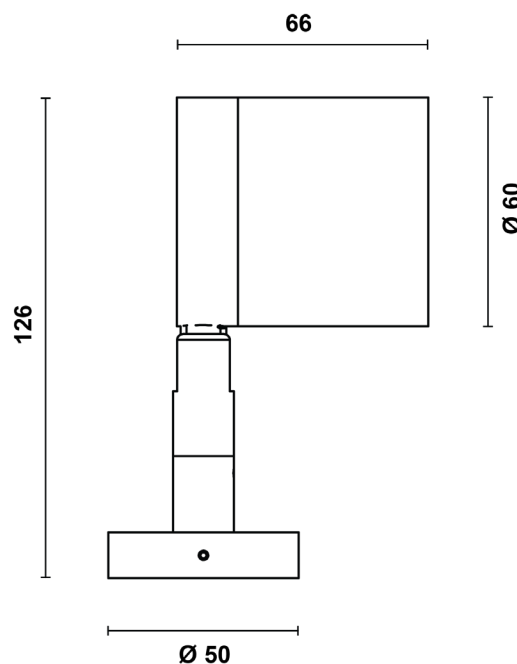

brevont

FARO WALL

FAROW.W.35.930

IP67

IK08

Product Information

Super compact LED luminaire for the enhancement of landscape and architectural details through refined accent lighting effects.

Installation	Wall, floor, ceiling mounting
Size / Weight	Ø60 50x66x126 mm / 0.5 Kg
Colour	White RAL9003 / Brass swivel
Body Material	A2 stainless steel with Brass swivel
Screen Material	Tempered glass
Fixing Position	Full orientation capability
Warranty	5 year warranty

Technical Data

Light Source	LED
CCT (K) / CRI	3000K / 80 CRI (90 on request)
Luminous Efficacy	99lm/W
Delivered Lumen	1237lm
Beam Angle	35° (wide)
Power Consumption	12.5W
Current	350mA
Ingress Protection	IP67
Impact Resistance	IK08
Driver	Remote (to be ordered separately)
Operating temperature	-30°C to 40°C
Rated life	50,000hrs