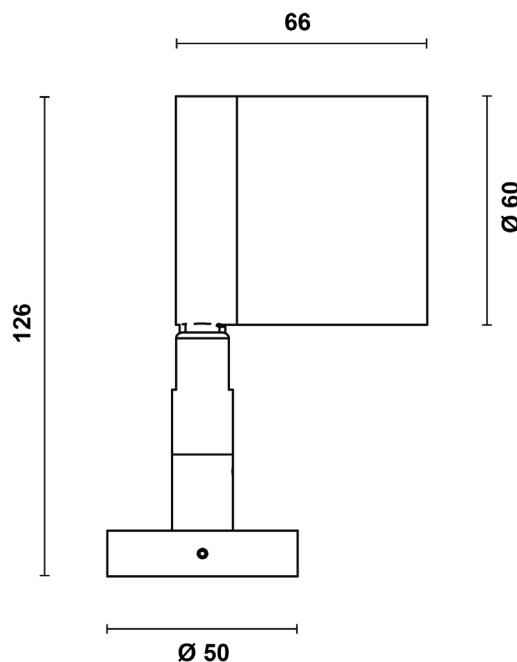

brevont

FARO WALL

FAROW.W.35.927

Product Information

Super compact LED luminaire for the enhancement of landscape and architectural details through refined accent lighting effects.

Installation	Wall, floor, ceiling mounting
Size / Weight	Ø60 50x66x126 mm / 0.5 Kg
Colour	White RAL9003 / Brass swivel
Body Material	A2 stainless steel with Brass swivel
Screen Material	Tempered glass
Fixing Position	Full orientation capability
Warranty	5 year warranty

Technical Data

Light Source	LED
CCT (K) / CRI	2700K / 80 CRI (90 on request)
Luminous Efficacy	97lm/W
Delivered Lumen	1218lm
Beam Angle	35° (wide)
Power Consumption	12.5W
Current	350mA
Ingress Protection	IP67
Impact Resistance	IK08
Driver	Remote (to be ordered separately)
Operating temperature	-30°C to 40°C
Rated life	50,000hrs