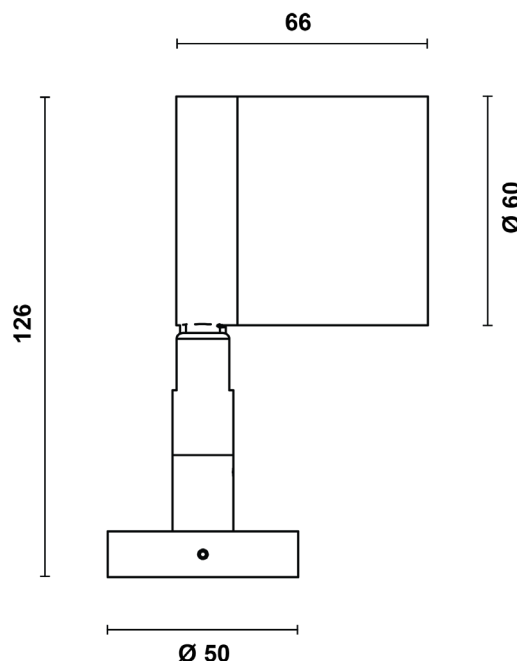

brevont

FARO WALL

FAROW.W.25.930

IP67

IK08

Product Information

Super compact LED luminaire for the enhancement of landscape and architectural details through refined accent lighting effects.

Installation	Wall, floor, ceiling mounting
Size / Weight	Ø60 50x66x126 mm / 0.5 Kg
Colour	White RAL9003 / Brass swivel
Body Material	A2 stainless steel with Brass swivel
Screen Material	Tempered glass
Fixing Position	Full orientation capability
Warranty	5 year warranty

Technical Data

Light Source	LED
CCT (K) / CRI	3000K / 80 CRI (90 on request)
Luminous Efficacy	111lm/W
Delivered Lumen	1387lm
Beam Angle	25° (medium)
Power Consumption	12.5W
Current	350mA
Ingress Protection	IP67
Impact Resistance	IK08
Driver	Remote (to be ordered separately)
Operating temperature	-30°C to 40°C
Rated life	50,000hrs

Accessories (to be ordered separately)

FAROW.V.B - FARO WALL VISOR BLACK RAL9005
FAROW.V.W - FARO WALL VISOR WHITE RAL9003

FAROW.HL - FARO WALL HONEYCOMB LOUVRE
FAROW.DRIVER.DALI - FARO WALL DRIVER DALI 39W IP20