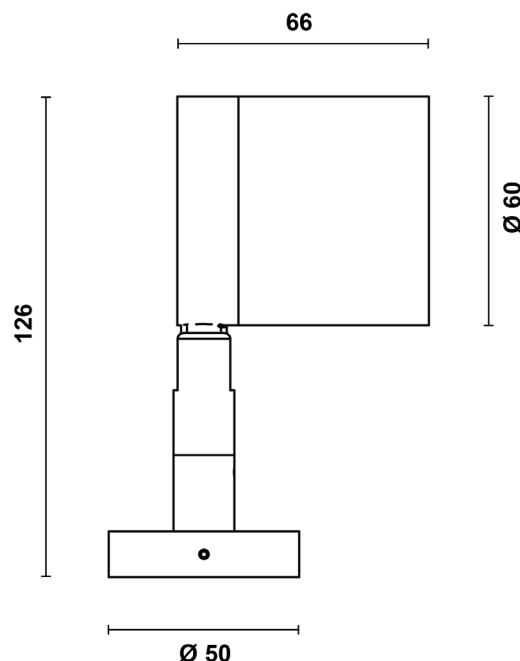

brevont

FARO WALL

FAROW.W.25.927

IP67

IK08

Product Information

Super compact LED luminaire for the enhancement of landscape and architectural details through refined accent lighting effects.

Installation	Wall, floor, ceiling mounting
Size / Weight	Ø60 50x66x126 mm / 0.5 Kg
Colour	White RAL9003 / Brass swivel
Body Material	A2 stainless steel with Brass swivel
Screen Material	Tempered glass
Fixing Position	Full orientation capability
Warranty	5 year warranty

Technical Data

Light Source	LED
CCT (K) / CRI	2700K / 80 CRI (90 on request)
Luminous Efficacy	109lm/W
Delivered Lumen	1366lm
Beam Angle	25° (medium)
Power Consumption	12.5W
Current	350mA
Ingress Protection	IP67
Impact Resistance	IK08
Driver	Remote (to be ordered separately)
Operating temperature	-30°C to 40°C
Rated life	50,000hrs

Accessories (to be ordered separately)

FAROW.V.B - FARO WALL VISOR BLACK RAL9005
FAROW.V.W - FARO WALL VISOR WHITE RAL9003

FAROW.HL - FARO WALL HONEYCOMB LOUVRE
FAROW.DRIVER.DALI - FARO WALL DRIVER DALI 39W IP20