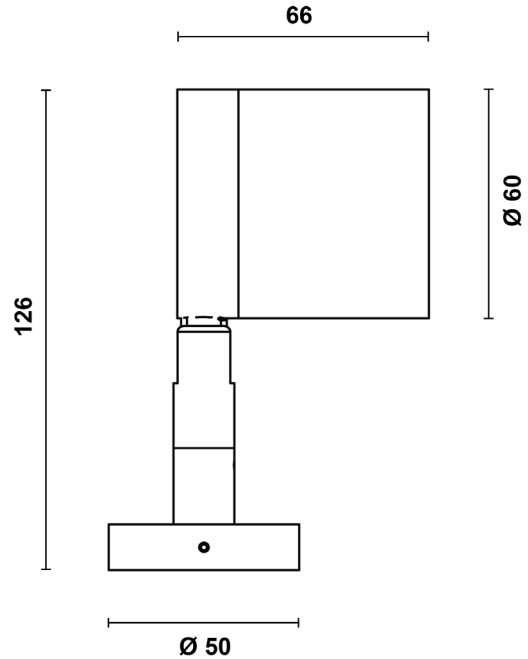

brevont

FARO WALL

FAROW.W.18.930

IP67

IK08

Product Information

Super compact LED luminaire for the enhancement of landscape and architectural details through refined accent lighting effects.

Installation	Wall, floor, ceiling mounting
Size / Weight	Ø60 50x66x126 mm / 0.5 Kg
Colour	White RAL9003 / Brass swivel
Body Material	A2 stainless steel with Brass swivel
Screen Material	Tempered glass
Fixing Position	Full orientation capability
Warranty	5 year warranty

Technical Data

Light Source	LED
CCT (K) / CRI	3000K / 80 CRI (90 on request)
Luminous Efficacy	111lm/W
Delivered Lumen	1393lm
Beam Angle	18° (narrow)
Power Consumption	12.5W
Current	350mA
Ingress Protection	IP67
Impact Resistance	IK08
Driver	Remote (to be ordered separately)
Operating temperature	-30°C to 40°C
Rated life	50,000hrs