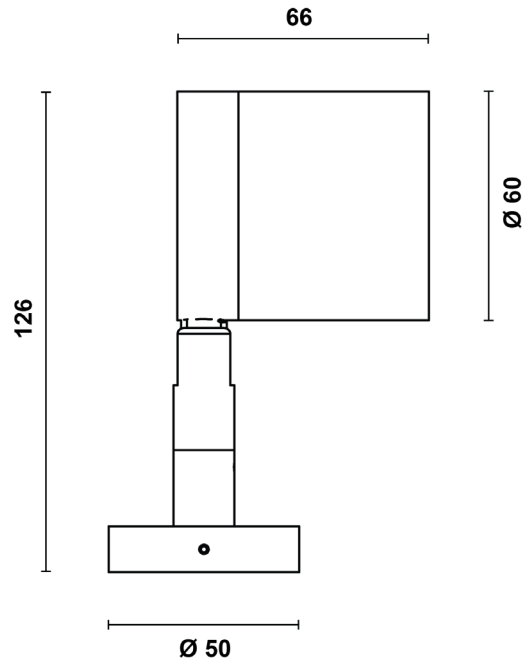

brevont

FARO WALL

FAROW.W.18.927

IP67

IK08

Product Information

Super compact LED luminaire for the enhancement of landscape and architectural details through refined accent lighting effects.

| | |
|-----------------|--------------------------------------|
| Installation | Wall, floor, ceiling mounting |
| Size / Weight | Ø60 50x66x126 mm / 0.5 Kg |
| Colour | White RAL9003 / Brass swivel |
| Body Material | A2 stainless steel with Brass swivel |
| Screen Material | Tempered glass |
| Fixing Position | Full orientation capability |
| Warranty | 5 year warranty |

Technical Data

| | |
|-----------------------|-----------------------------------|
| Light Source | LED |
| CCT (K) / CRI | 2700K / 80 CRI (90 on request) |
| Luminous Efficacy | 110lm/W |
| Delivered Lumen | 1372lm |
| Beam Angle | 18° (narrow) |
| Power Consumption | 12.5W |
| Current | 350mA |
| Ingress Protection | IP67 |
| Impact Resistance | IK08 |
| Driver | Remote (to be ordered separately) |
| Operating temperature | -30°C to 40°C |
| Rated life | 50,000hrs |