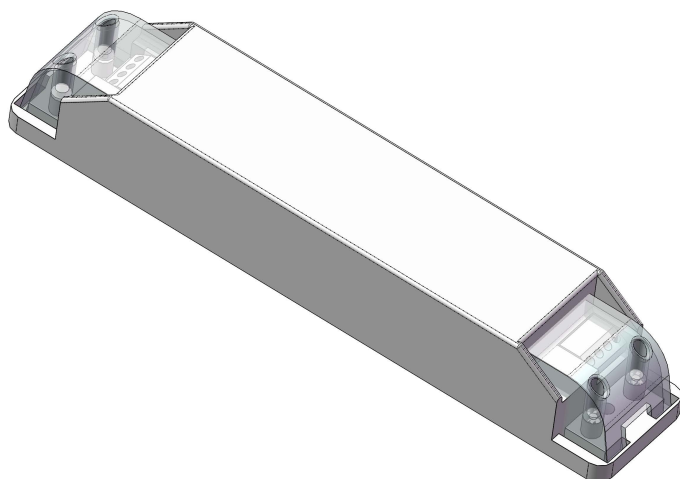

FARO WALL
DALI DRIVER
For FARO WALL Ultraspot 6°

FAROW.DRIVER.DALI.USPOT

Product Information

FARO WALL
DALI Driver for FARO WALL Ultraspot (6°)

Type	LED Driver 30W
Size / Weight	210x40x33.5mm / 204g
Ingress Protection	IP20
Available IP Box (on request)	IP67 Box for power supply