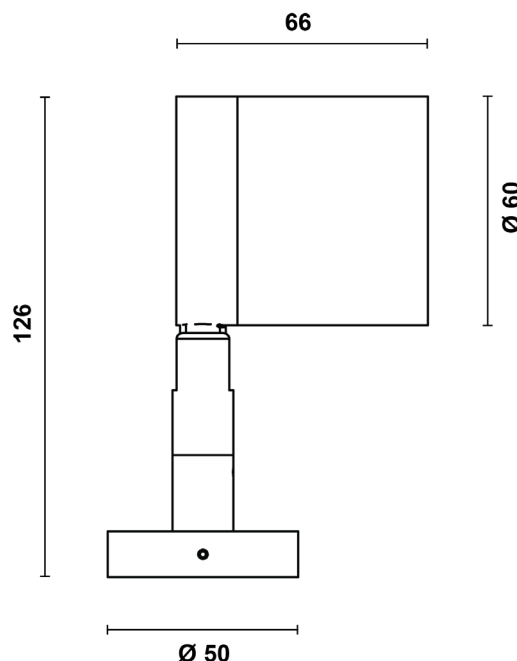

brevont

FARO WALL

FAROW.B.6.930

IP67

IK08

Product Information

Super compact LED luminaire for the enhancement of landscape and architectural details through refined accent lighting effects.

Installation	Wall, floor, ceiling mounting
Size / Weight	Ø60 50x66x126 mm / 0.5 Kg
Colour	Black RAL9005 / Brass swivel
Body Material	A2 stainless steel with Brass swivel
Screen Material	Tempered glass
Fixing Position	Full orientation capability
Warranty	5 year warranty

Technical Data

Light Source	LED
CCT (K) / CRI	3000K / 80 CRI (90 on request)
Luminous Efficacy	64lm/W
Delivered Lumen	192lm
Beam Angle	6° (ultra spot)
Power Consumption	3W
Current	1A
Ingress Protection	IP67
Impact Resistance	IK08
Driver	Remote (to be ordered separately)
Operating temperature	-30°C to 40°C
Rated life	50,000hrs