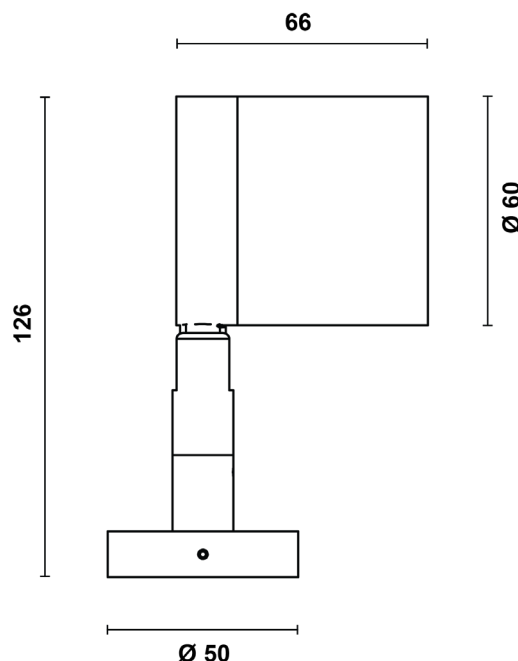

brevont

FARO WALL

FAROW.B.6.927

IP67

IK08

Product Information

Super compact LED luminaire for the enhancement of landscape and architectural details through refined accent lighting effects.

Installation	Wall, floor, ceiling mounting
Size / Weight	Ø60 50x66x126 mm / 0.5 Kg
Colour	Black RAL9005 / Brass swivel
Body Material	A2 stainless steel with Brass swivel
Screen Material	Tempered glass
Fixing Position	Full orientation capability
Warranty	5 year warranty

Technical Data

Light Source	LED
CCT (K) / CRI	2700K / 80 CRI (90 on request)
Luminous Efficacy	64lm/W
Delivered Lumen	192lm
Beam Angle	6° (ultra spot)
Power Consumption	3W
Current	1A
Ingress Protection	IP67
Impact Resistance	IK08
Driver	Remote (to be ordered separately)
Operating temperature	-30°C to 40°C
Rated life	50,000hrs