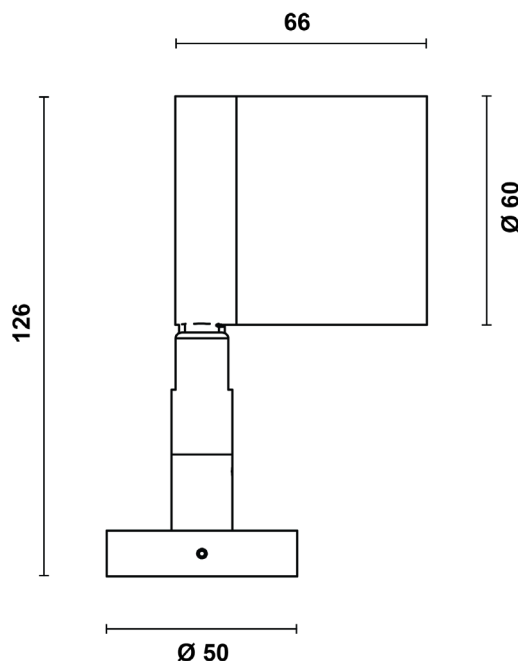

brevont

FARO WALL

FAROW.B.35.930

IP67

IK08

Product Information

Super compact LED luminaire for the enhancement of landscape and architectural details through refined accent lighting effects.

Installation	Wall, floor, ceiling mounting
Size / Weight	Ø60 50x66x126 mm / 0.5 Kg
Colour	Black RAL9005 / Brass swivel
Body Material	A2 stainless steel with Brass swivel
Screen Material	Tempered glass
Fixing Position	Full orientation capability
Warranty	5 year warranty

Technical Data

Light Source	LED
CCT (K) / CRI	3000K / 80 CRI (90 on request)
Luminous Efficacy	99lm/W
Delivered Lumen	1237lm
Beam Angle	35° (wide)
Power Consumption	12.5W
Current	350mA
Ingress Protection	IP67
Impact Resistance	IK08
Driver	Remote (to be ordered separately)
Operating temperature	-30°C to 40°C
Rated life	50,000hrs

Accessories (to be ordered separately)

FAROW.V.B - FARO WALL VISOR BLACK RAL9005
FAROW.V.W - FARO WALL VISOR WHITE RAL9003

FAROW.HL - FARO WALL HONEYCOMB LOUVRE
FAROW.DRIVER.DALI - FARO WALL DRIVER DALI 39W IP20