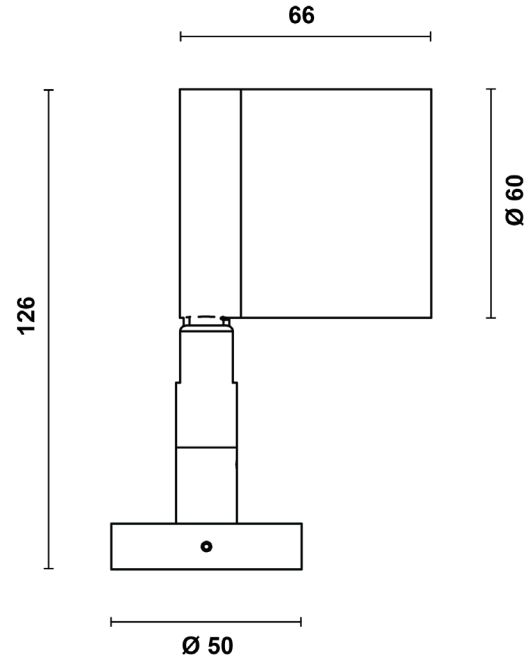

brevont

FARO WALL

FAROW.B.35.927

IP67

IK08

Product Information

Super compact LED luminaire for the enhancement of landscape and architectural details through refined accent lighting effects.

Installation	Wall, floor, ceiling mounting
Size / Weight	Ø60 50x66x126 mm / 0.5 Kg
Colour	Black RAL9005 / Brass swivel
Body Material	A2 stainless steel with Brass swivel
Screen Material	Tempered glass
Fixing Position	Full orientation capability
Warranty	5 year warranty

Technical Data

Light Source	LED
CCT (K) / CRI	2700K / 80 CRI (90 on request)
Luminous Efficacy	97lm/W
Delivered Lumen	1218lm
Beam Angle	35° (wide)
Power Consumption	12.5W
Current	350mA
Ingress Protection	IP67
Impact Resistance	IK08
Driver	Remote (to be ordered separately)
Operating temperature	-30°C to 40°C
Rated life	50,000hrs