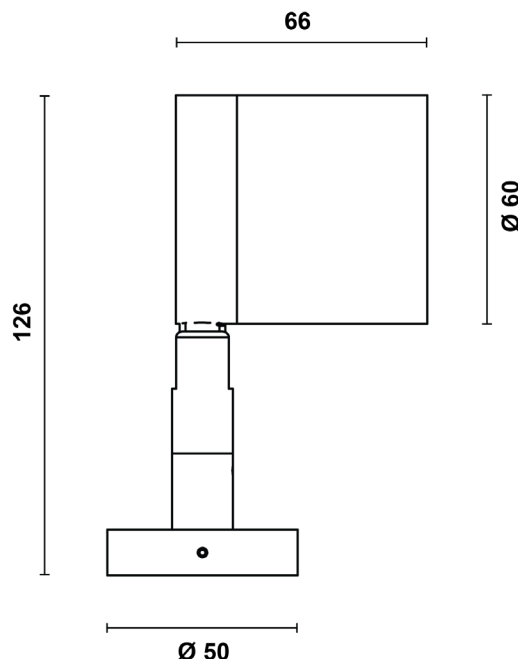

brevont

FARO WALL

FAROW.B.25.930

IP67

IK08

Product Information

Super compact LED luminaire for the enhancement of landscape and architectural details through refined accent lighting effects.

Installation	Wall, floor, ceiling mounting
Size / Weight	Ø60 50x66x126 mm / 0.5 Kg
Colour	Black RAL9005 / Brass swivel
Body Material	A2 stainless steel with Brass swivel
Screen Material	Tempered glass
Fixing Position	Full orientation capability
Warranty	5 year warranty

Technical Data

Light Source	LED
CCT (K) / CRI	3000K / 80 CRI (90 on request)
Luminous Efficacy	111lm/W
Delivered Lumen	1387lm
Beam Angle	25° (medium)
Power Consumption	12.5W
Current	350mA
Ingress Protection	IP67
Impact Resistance	IK08
Driver	Remote (to be ordered separately)
Operating temperature	-30°C to 40°C
Rated life	50,000hrs