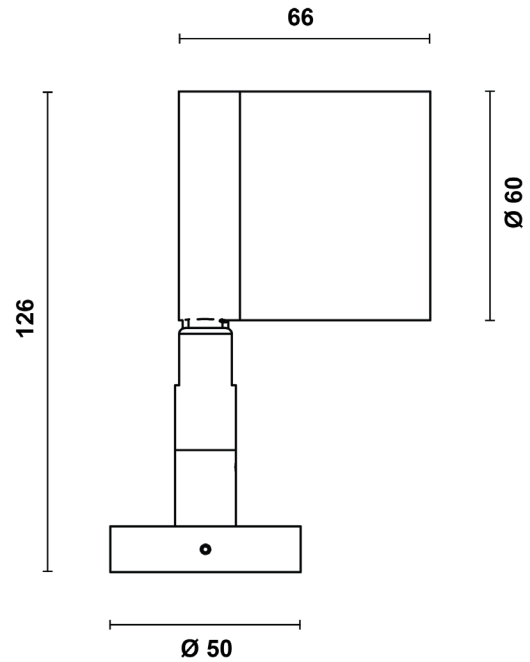

brevont

FARO WALL

FAROW.B.25.927

IP67

IK08

Product Information

Super compact LED luminaire for the enhancement of landscape and architectural details through refined accent lighting effects.

Installation	Wall, floor, ceiling mounting
Size / Weight	Ø60 50x66x126 mm / 0.5 Kg
Colour	Black RAL9005 / Brass swivel
Body Material	A2 stainless steel with Brass swivel
Screen Material	Tempered glass
Fixing Position	Full orientation capability
Warranty	5 year warranty

Technical Data

Light Source	LED
CCT (K) / CRI	2700K / 80 CRI (90 on request)
Luminous Efficacy	109lm/W
Delivered Lumen	1366lm
Beam Angle	25° (medium)
Power Consumption	12.5W
Current	350mA
Ingress Protection	IP67
Impact Resistance	IK08
Driver	Remote (to be ordered separately)
Operating temperature	-30°C to 40°C
Rated life	50,000hrs