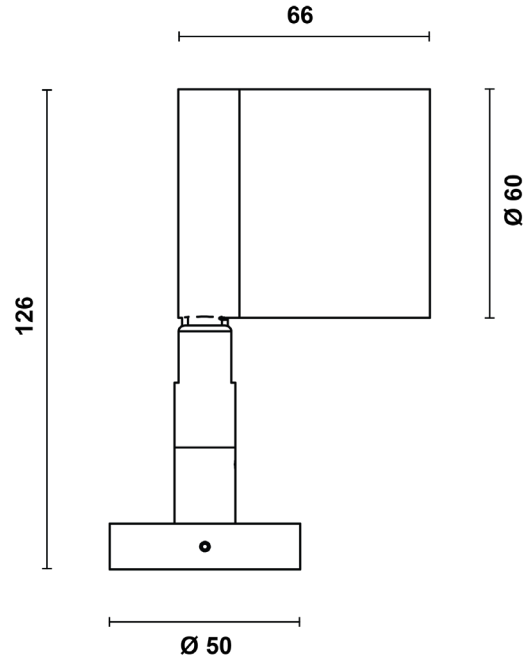

brevont

FARO WALL

FAROW.B.18.930

IP67

IK08

Product Information

Super compact LED luminaire for the enhancement of landscape and architectural details through refined accent lighting effects.

Installation	Wall, floor, ceiling mounting
Size / Weight	Ø60 50x66x126 mm / 0.5 Kg
Colour	Black RAL9005 / Brass swivel
Body Material	A2 stainless steel with Brass swivel
Screen Material	Tempered glass
Fixing Position	Full orientation capability
Warranty	5 year warranty

Technical Data

Light Source	LED
CCT (K) / CRI	3000K / 80 CRI (90 on request)
Luminous Efficacy	111lm/W
Delivered Lumen	1393lm
Beam Angle	18° (narrow)
Power Consumption	12.5W
Current	350mA
Ingress Protection	IP67
Impact Resistance	IK08
Driver	Remote (to be ordered separately)
Operating temperature	-30°C to 40°C
Rated life	50,000hrs

Accessories (to be ordered separately)

FAROW.V.B - FARO WALL VISOR BLACK RAL9005

FAROW.V.W - FARO WALL VISOR WHITE RAL9003

FAROW.HL - FARO WALL HONEYCOMB LOUVRE

FAROW.DRIVER.DALI - FARO WALL DRIVER DALI 39W IP20