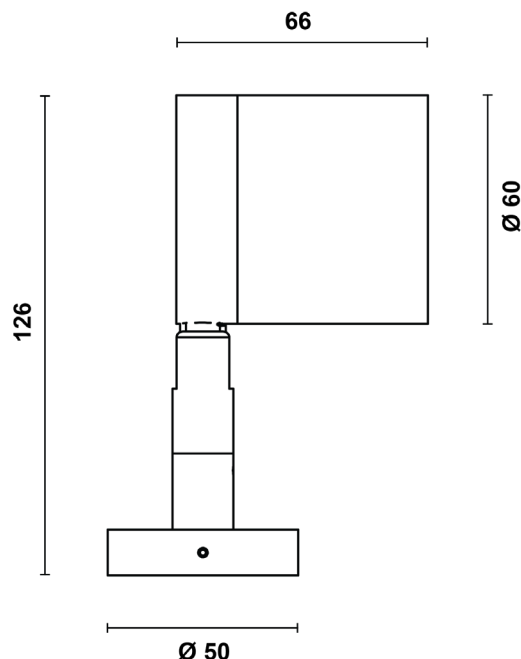

brevont

FARO WALL

FAROW.B.18.927

IP67

IK08

Product Information

Super compact LED luminaire for the enhancement of landscape and architectural details through refined accent lighting effects.

Installation	Wall, floor, ceiling mounting
Size / Weight	Ø60 50x66x126 mm / 0.5 Kg
Colour	Black RAL9005 / Brass swivel
Body Material	A2 stainless steel with Brass swivel
Screen Material	Tempered glass
Fixing Position	Full orientation capability
Warranty	5 year warranty

Technical Data

Light Source	LED
CCT (K) / CRI	2700K / 80 CRI (90 on request)
Luminous Efficacy	110lm/W
Delivered Lumen	1372lm
Beam Angle	18° (narrow)
Power Consumption	12.5W
Current	350mA
Ingress Protection	IP67
Impact Resistance	IK08
Driver	Remote (to be ordered separately)
Operating temperature	-30°C to 40°C
Rated life	50,000hrs