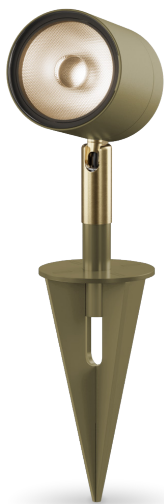

brevont

FARO SPIKE

FAROSPIKE.OG.6.927

IP67

IK08

Product Information

Super compact LED luminaire for the enhancement of landscape and architectural details through refined accent lighting effects.

Installation	In-ground with 100mm spike
Size / Weight	Ø60 66x216 mm / 0.7 Kg
Colour	Olive Grey RAL7002 / Brass swivel
Body Material	A2 stainless steel with Brass swivel
Screen Material	Tempered glass
Fixing Position	Full orientation capability
Warranty	5 year warranty

Technical Data

Light Source	LED
CCT (K) / CRI	2700K / 80 CRI (90 on request)
Luminous Efficacy	64lm/W
Delivered Lumen	192lm
Beam Angle	6° (ultra spot)
Power Consumption	3W
Current	1A
Ingress Protection	IP67
Impact Resistance	IK08
Driver	Remote (to be ordered separately)
Operating temperature	-30°C to 40°C
Rated life	50,000hrs

Accessories (to be ordered separately)

FAROSPIKE.V.AN - FARO SPIKE VISOR ANTHRACITE RAL7016
FAROSPIKE.V.OG - FARO SPIKE VISOR OLIVE GREY RAL7002

FAROSPIKE.HL - FARO SPIKE HONEYCOMB LOUVRE
FAROW.DRIVER.DALI.USPOT- FARO WALL DRIVER DALI 30W IP20