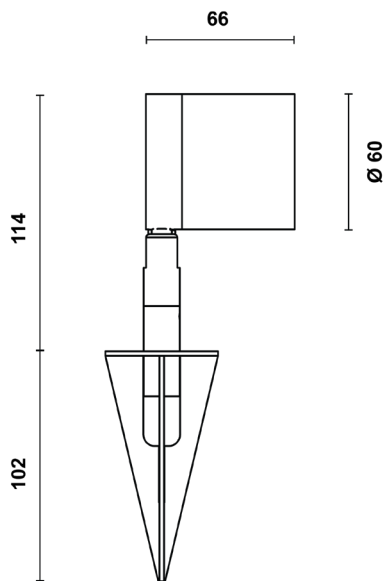

brevont

FARO SPIKE

FAROSPIKE.OG.6.927

IP67

IK08

Product Information

Super compact LED luminaire for the enhancement of landscape and architectural details through refined accent lighting effects.

Installation	In-ground with 100mm spike
Size / Weight	Ø60 66x216 mm / 0.7 Kg
Colour	Olive Grey RAL7002 / Brass swivel
Body Material	A2 stainless steel with Brass swivel
Screen Material	Tempered glass
Fixing Position	Full orientation capability
Warranty	5 year warranty

Technical Data

Light Source	LED
CCT (K) / CRI	2700K / 80 CRI (90 on request)
Luminous Efficacy	64lm/W
Delivered Lumen	192lm
Beam Angle	6° (ultra spot)
Power Consumption	3W
Current	1A
Ingress Protection	IP67
Impact Resistance	IK08
Driver	Remote (to be ordered separately)
Operating temperature	-30°C to 40°C
Rated life	50,000hrs