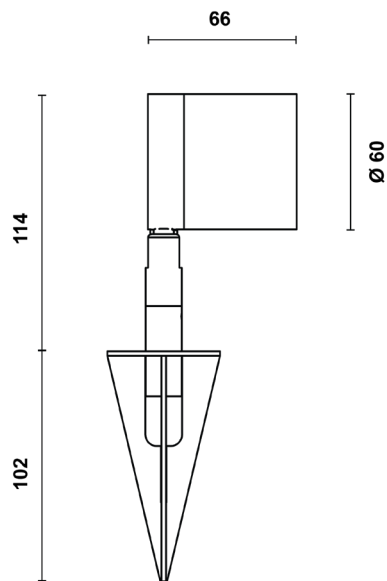

FAROSPIKE.OG.35.930

IP67

IK08

Product Information

Super compact LED luminaire for the enhancement of landscape and architectural details through refined accent lighting effects.

Installation	In-ground with 100mm spike
Size / Weight	Ø60 66x216 mm / 0.7 Kg
Colour	Olive Grey RAL7002 / Brass swivel
Body Material	A2 stainless steel with Brass swivel
Screen Material	Tempered glass
Fixing Position	Full orientation capability
Warranty	5 year warranty

Technical Data

Light Source	LED
CCT (K) / CRI	3000K / 80 CRI (90 on request)
Luminous Efficacy	99lm/W
Delivered Lumen	1237lm
Beam Angle	35° (wide)
Power Consumption	12.5W
Current	350mA
Ingress Protection	IP67
Impact Resistance	IK08
Driver	Remote (to be ordered separately)
Operating temperature	-30°C to 40°C
Rated life	50,000hrs

Accessories (to be ordered separately)

FAROSPIKE.V.AN - FARO SPIKE VISOR ANTHRACITE RAL7016
FAROSPIKE.V.OG - FARO SPIKE VISOR OLIVE GREY RAL7002

FAROSPIKE.HL - FARO SPIKE HONEYCOMB LOUVRE
FAROSPIKE.DRIVER.DALI - FARO SPIKE DRIVER DALI 39W IP20