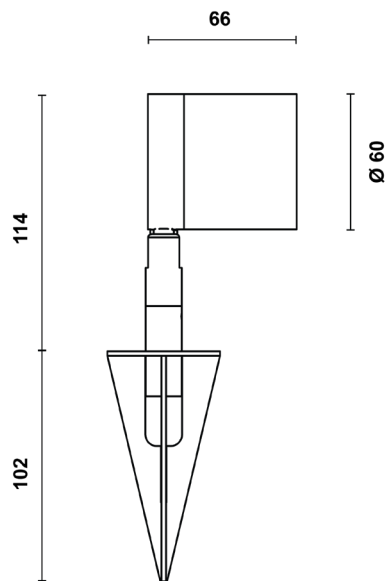

brevont

FARO SPIKE

FAROSPIKE.OG.25.930

IP67

IK08

Product Information

Super compact LED luminaire for the enhancement of landscape and architectural details through refined accent lighting effects.

Installation	In-ground with 100mm spike
Size / Weight	Ø60 66x216 mm / 0.7 Kg
Colour	Olive Grey RAL7002 / Brass swivel
Body Material	A2 stainless steel with Brass swivel
Screen Material	Tempered glass
Fixing Position	Full orientation capability
Warranty	5 year warranty

Technical Data

Light Source	LED
CCT (K) / CRI	3000K / 80 CRI (90 on request)
Luminous Efficacy	111lm/W
Delivered Lumen	1387lm
Beam Angle	25° (medium)
Power Consumption	12.5W
Current	350mA
Ingress Protection	IP67
Impact Resistance	IK08
Driver	Remote (to be ordered separately)
Operating temperature	-30°C to 40°C
Rated life	50,000hrs