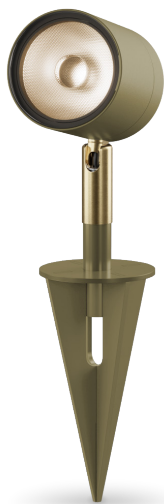

brevont

FARO SPIKE

FAROSPIKE.OG.25.930

IP67

IK08

Product Information

Super compact LED luminaire for the enhancement of landscape and architectural details through refined accent lighting effects.

Installation	In-ground with 100mm spike
Size / Weight	Ø60 66x216 mm / 0.7 Kg
Colour	Olive Grey RAL7002 / Brass swivel
Body Material	A2 stainless steel with Brass swivel
Screen Material	Tempered glass
Fixing Position	Full orientation capability
Warranty	5 year warranty

Technical Data

Light Source	LED
CCT (K) / CRI	3000K / 80 CRI (90 on request)
Luminous Efficacy	111lm/W
Delivered Lumen	1387lm
Beam Angle	25° (medium)
Power Consumption	12.5W
Current	350mA
Ingress Protection	IP67
Impact Resistance	IK08
Driver	Remote (to be ordered separately)
Operating temperature	-30°C to 40°C
Rated life	50,000hrs

Accessories (to be ordered separately)

FAROSPIKE.V.AN - FARO SPIKE VISOR ANTHRACITE RAL7016
FAROSPIKE.V.OG - FARO SPIKE VISOR OLIVE GREY RAL7002

FAROSPIKE.HL - FARO SPIKE HONEYCOMB LOUVRE
FAROSPIKE.DRIVER.DALI - FARO SPIKE DRIVER DALI 39W IP20