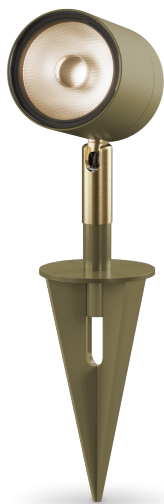

FARO SPIKE

FAROSPIKE.OG.25.927

IP67

IK08

Product Information

Super compact LED luminaire for the enhancement of landscape and architectural details through refined accent lighting effects.

Installation	In-ground with 100mm spike
Size / Weight	Ø60 66x216 mm / 0.7 Kg
Colour	Olive Grey RAL7002 / Brass swivel
Body Material	A2 stainless steel with Brass swivel
Screen Material	Tempered glass
Fixing Position	Full orientation capability
Warranty	5 year warranty

Technical Data

Light Source	LED
CCT (K) / CRI	2700K / 80 CRI (90 on request)
Luminous Efficacy	109lm/W
Delivered Lumen	1366lm
Beam Angle	25° (medium)
Power Consumption	12.5W
Current	350mA
Ingress Protection	IP67
Impact Resistance	IK08
Driver	Remote (to be ordered separately)
Operating temperature	-30°C to 40°C
Rated life	50,000hrs

Accessories (to be ordered separately)

FAROSPIKE.V.AN - FARO SPIKE VISOR ANTHRACITE RAL7016
 FAROSPIKE.V.OG - FARO SPIKE VISOR OLIVE GREY RAL7002

FAROSPIKE.HL - FARO SPIKE HONEYCOMB LOUVRE
 FAROSPIKE.DRIVER.DALI - FARO SPIKE DRIVER DALI 39W IP20