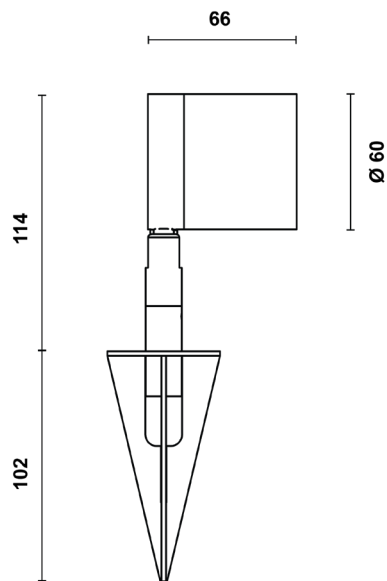

FARO SPIKE

FAROSPIKE.OG.25.927

IP67

IK08

Product Information

Super compact LED luminaire for the enhancement of landscape and architectural details through refined accent lighting effects.

Installation	In-ground with 100mm spike
Size / Weight	Ø60 66x216 mm / 0.7 Kg
Colour	Olive Grey RAL7002 / Brass swivel
Body Material	A2 stainless steel with Brass swivel
Screen Material	Tempered glass
Fixing Position	Full orientation capability
Warranty	5 year warranty

Technical Data

Light Source	LED
CCT (K) / CRI	2700K / 80 CRI (90 on request)
Luminous Efficacy	109lm/W
Delivered Lumen	1366lm
Beam Angle	25° (medium)
Power Consumption	12.5W
Current	350mA
Ingress Protection	IP67
Impact Resistance	IK08
Driver	Remote (to be ordered separately)
Operating temperature	-30°C to 40°C
Rated life	50,000hrs