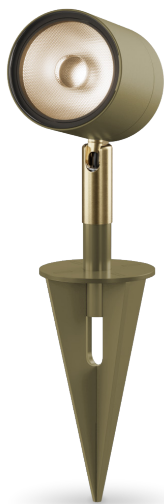

# brevont

## FARO SPIKE

## FAROSPIKE.OG.18.930

IP67

IK08

### Product Information

Super compact LED luminaire for the enhancement of landscape and architectural details through refined accent lighting effects.

Installation	In-ground with 100mm spike
Size / Weight	Ø60 66x216 mm / 0.7 Kg
Colour	Olive Grey RAL7002 / Brass swivel
Body Material	A2 stainless steel with Brass swivel
Screen Material	Tempered glass
Fixing Position	Full orientation capability
Warranty	5 year warranty