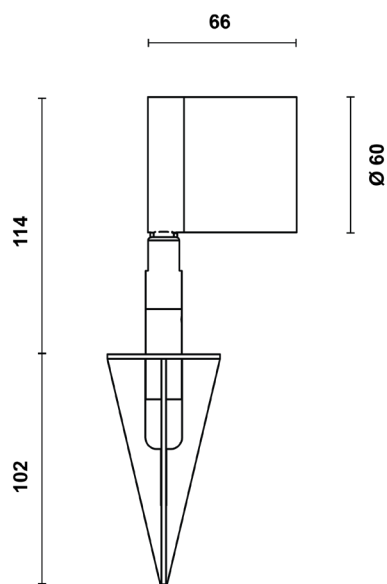

FAROSPIKE.OG.18.930

IP67

IK08

Product Information

Super compact LED luminaire for the enhancement of landscape and architectural details through refined accent lighting effects.

Installation	In-ground with 100mm spike
Size / Weight	Ø60 66x216 mm / 0.7 Kg
Colour	Olive Grey RAL7002 / Brass swivel
Body Material	A2 stainless steel with Brass swivel
Screen Material	Tempered glass
Fixing Position	Full orientation capability
Warranty	5 year warranty

Technical Data

Light Source	LED
CCT (K) / CRI	3000K / 80 CRI (90 on request)
Luminous Efficacy	111lm/W
Delivered Lumen	1393lm
Beam Angle	18° (narrow)
Power Consumption	12.5W
Current	350mA
Ingress Protection	IP67
Impact Resistance	IK08
Driver	Remote (to be ordered separately)
Operating temperature	-30°C to 40°C
Rated life	50,000hrs

Accessories (to be ordered separately)

FAROSPIKE.V.AN - FARO SPIKE VISOR ANTHRACITE RAL7016
FAROSPIKE.V.OG - FARO SPIKE VISOR OLIVE GREY RAL7002

FAROSPIKE.HL - FARO SPIKE HONEYCOMB LOUVRE
FAROSPIKE.DRIVER.DALI - FARO SPIKE DRIVER DALI 39W IP20