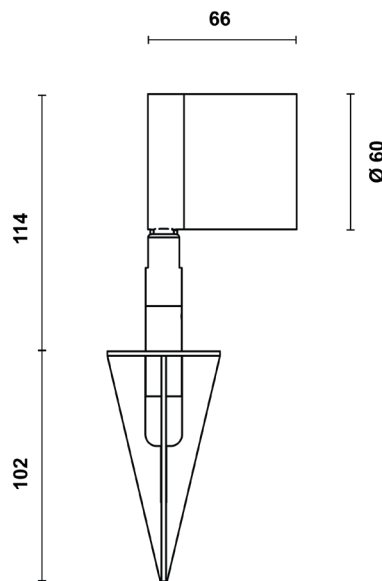

FAROSPIKE.OG.18.927

IP67

IK08

Product Information

Super compact LED luminaire for the enhancement of landscape and architectural details through refined accent lighting effects.

Installation	In-ground with 100mm spike
Size / Weight	Ø60 66x216 mm / 0.7 Kg
Colour	Olive Grey RAL7002 / Brass swivel
Body Material	A2 stainless steel with Brass swivel
Screen Material	Tempered glass
Fixing Position	Full orientation capability
Warranty	5 year warranty

Technical Data

Light Source	LED
CCT (K) / CRI	2700K / 80 CRI (90 on request)
Luminous Efficacy	110lm/W
Delivered Lumen	1372lm
Beam Angle	18° (narrow)
Power Consumption	12.5W
Current	350mA
Ingress Protection	IP67
Impact Resistance	IK08
Driver	Remote (to be ordered separately)
Operating temperature	-30°C to 40°C
Rated life	50,000hrs

Accessories (to be ordered separately)

FAROSPIKE.V.AN - FARO SPIKE VISOR ANTHRACITE RAL7016
FAROSPIKE.V.OG - FARO SPIKE VISOR OLIVE GREY RAL7002

FAROSPIKE.HL - FARO SPIKE HONEYCOMB LOUVRE
FAROSPIKE.DRIVER.DALI - FARO SPIKE DRIVER DALI 39W IP20