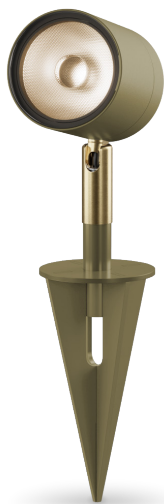

# brevont

## FARO SPIKE

### Product Information

Super compact LED luminaire for the enhancement of landscape and architectural details through refined accent lighting effects.

Installation	In-ground with 100mm spike
Size / Weight	Ø60 66x216 mm / 0.7 Kg
Colour	Olive Grey RAL7002 / Brass swivel
Body Material	A2 stainless steel with Brass swivel
Screen Material	Tempered glass
Fixing Position	Full orientation capability
Warranty	5 year warranty