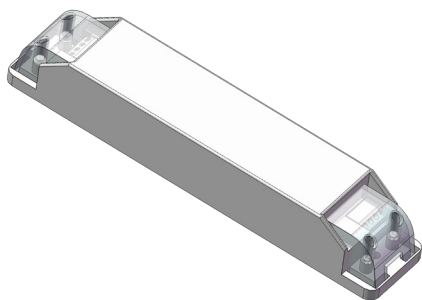

**FARO SPIKE**  
**DALI DRIVER**  
For FARO SPIKE Ultraspot 6°

**FAROSPIKE.DRIVER.DALI.USPOT**

---

## Product Information

FARO SPIKE  
DALI Driver for FARO SPIKE Ultraspot (6°)

Type	LED Driver 30W
Size / Weight	210x40x33.5mm / 204g
Ingress Protection	IP20
Available IP Box (on request)	IP67 Box for power supply