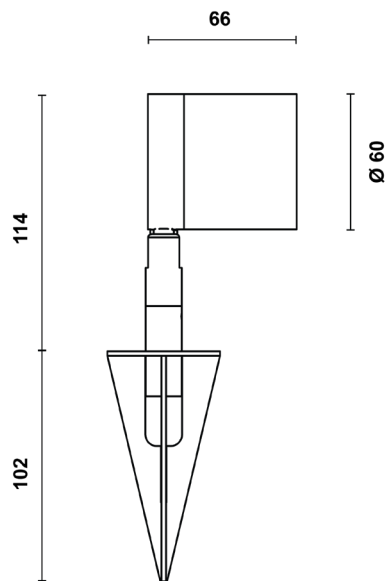

FARO SPIKE

FAROSPIKE.AN.6.930

IP67

IK08

Product Information

Super compact LED luminaire for the enhancement of landscape and architectural details through refined accent lighting effects.

Installation	In-ground with 100mm spike
Size / Weight	Ø60 66x216 mm / 0.7 Kg
Colour	Anthracite RAL7016 / Brass swivel
Body Material	A2 stainless steel with Brass swivel
Screen Material	Tempered glass
Fixing Position	Full orientation capability
Warranty	5 year warranty

Technical Data

Light Source	LED
CCT (K) / CRI	3000K / 80 CRI (90 on request)
Luminous Efficacy	64lm/W
Delivered Lumen	192lm
Beam Angle	6° (ultra spot)
Power Consumption	3W
Current	1A
Ingress Protection	IP67
Impact Resistance	IK08
Driver	Remote (to be ordered separately)
Operating temperature	-30°C to 40°C
Rated life	50,000hrs