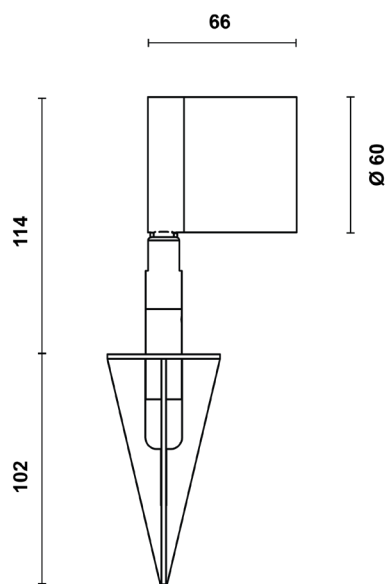

FAROSPIKE.AN.6.927

IP67

IK08

Product Information

Super compact LED luminaire for the enhancement of landscape and architectural details through refined accent lighting effects.

Installation	In-ground with 100mm spike
Size / Weight	Ø60 66x216 mm / 0.7 Kg
Colour	Anthracite RAL7016 / Brass swivel
Body Material	A2 stainless steel with Brass swivel
Screen Material	Tempered glass
Fixing Position	Full orientation capability
Warranty	5 year warranty

Technical Data

Light Source	LED
CCT (K) / CRI	2700K / 80 CRI (90 on request)
Luminous Efficacy	64lm/W
Delivered Lumen	192lm
Beam Angle	6° (ultra spot)
Power Consumption	3W
Current	1A
Ingress Protection	IP67
Impact Resistance	IK08
Driver	Remote (to be ordered separately)
Operating temperature	-30°C to 40°C
Rated life	50,000hrs

Accessories (to be ordered separately)

FAROSPIKE.V.AN - FARO SPIKE VISOR ANTHRACITE RAL7016
FAROSPIKE.V.OG - FARO SPIKE VISOR OLIVE GREY RAL7002

FAROSPIKE.HL - FARO SPIKE HONEYCOMB LOUVRE
FAROSPIKE.DRIVER.DALI.USPOT - FARO SPIKE DRIVER DALI 30W IP20