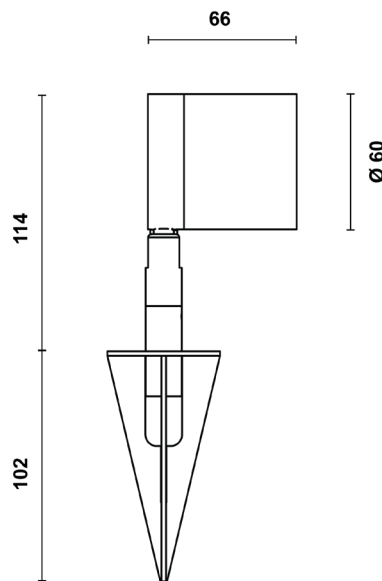

brevont

FARO SPIKE

FAROSPIKE.AN.35.927

IP67

IK08

Product Information

Super compact LED luminaire for the enhancement of landscape and architectural details through refined accent lighting effects.

Installation	In-ground with 100mm spike
Size / Weight	Ø60 66x216 mm / 0.7 Kg
Colour	Anthracite RAL7016 / Brass swivel
Body Material	A2 stainless steel with Brass swivel
Screen Material	Tempered glass
Fixing Position	Full orientation capability
Warranty	5 year warranty

Technical Data

Light Source	LED
CCT (K) / CRI	2700K / 80 CRI (90 on request)
Luminous Efficacy	97lm/W
Delivered Lumen	1218lm
Beam Angle	35° (wide)
Power Consumption	12.5W
Current	350mA
Ingress Protection	IP67
Impact Resistance	IK08
Driver	Remote (to be ordered separately)
Operating temperature	-30°C to 40°C
Rated life	50,000hrs