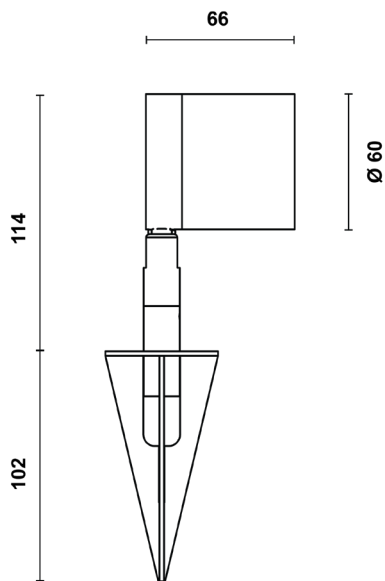

brevont

FARO SPIKE

FAROSPIKE.AN.25.930

IP67

IK08

Product Information

Super compact LED luminaire for the enhancement of landscape and architectural details through refined accent lighting effects.

Installation	In-ground with 100mm spike
Size / Weight	Ø60 66x216 mm / 0.7 Kg
Colour	Anthracite RAL7016 / Brass swivel
Body Material	A2 stainless steel with Brass swivel
Screen Material	Tempered glass
Fixing Position	Full orientation capability
Warranty	5 year warranty

Technical Data

Light Source	LED
CCT (K) / CRI	3000K / 80 CRI (90 on request)
Luminous Efficacy	111lm/W
Delivered Lumen	1387lm
Beam Angle	25° (medium)
Power Consumption	12.5W
Current	350mA
Ingress Protection	IP67
Impact Resistance	IK08
Driver	Remote (to be ordered separately)
Operating temperature	-30°C to 40°C
Rated life	50,000hrs