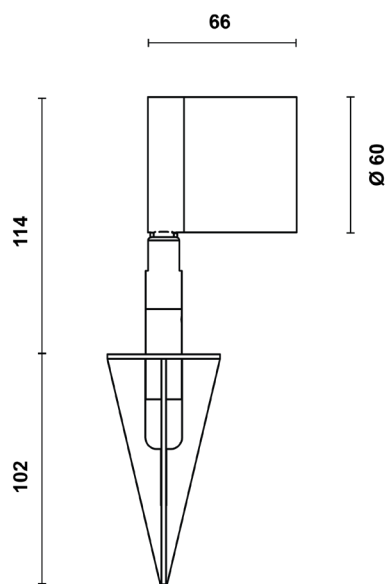

brevont

FARO SPIKE

FAROSPIKE.AN.25.927

IP67

IK08

Product Information

Super compact LED luminaire for the enhancement of landscape and architectural details through refined accent lighting effects.

Installation	In-ground with 100mm spike
Size / Weight	Ø60 66x216 mm / 0.7 Kg
Colour	Anthracite RAL7016 / Brass swivel
Body Material	A2 stainless steel with Brass swivel
Screen Material	Tempered glass
Fixing Position	Full orientation capability
Warranty	5 year warranty

Technical Data

Light Source	LED
CCT (K) / CRI	2700K / 80 CRI (90 on request)
Luminous Efficacy	109lm/W
Delivered Lumen	1366lm
Beam Angle	25° (medium)
Power Consumption	12.5W
Current	350mA
Ingress Protection	IP67
Impact Resistance	IK08
Driver	Remote (to be ordered separately)
Operating temperature	-30°C to 40°C
Rated life	50,000hrs