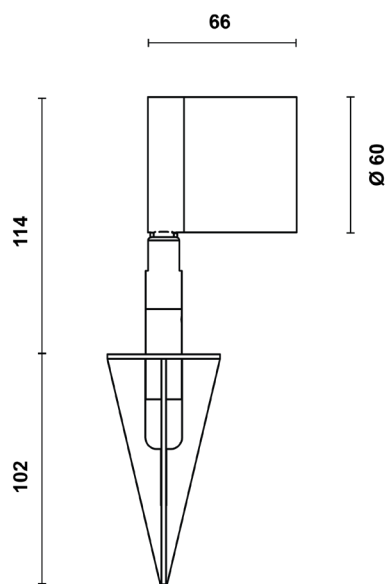

FAROSPIKE.AN.18.930

IP67

IK08

Product Information

Super compact LED luminaire for the enhancement of landscape and architectural details through refined accent lighting effects.

Installation	In-ground with 100mm spike
Size / Weight	Ø60 66x216 mm / 0.7 Kg
Colour	Anthracite RAL7016 / Brass swivel
Body Material	A2 stainless steel with Brass swivel
Screen Material	Tempered glass
Fixing Position	Full orientation capability
Warranty	5 year warranty

Technical Data

Light Source	LED
CCT (K) / CRI	3000K / 80 CRI (90 on request)
Luminous Efficacy	111lm/W
Delivered Lumen	1393lm
Beam Angle	18° (narrow)
Power Consumption	12.5W
Current	350mA
Ingress Protection	IP67
Impact Resistance	IK08
Driver	Remote (to be ordered separately)
Operating temperature	-30°C to 40°C
Rated life	50,000hrs

Accessories (to be ordered separately)

FAROSPIKE.V.AN - FARO SPIKE VISOR ANTHRACITE RAL7016
FAROSPIKE.V.OG - FARO SPIKE VISOR OLIVE GREY RAL7002

FAROSPIKE.HL - FARO SPIKE HONEYCOMB LOUVRE
FAROSPIKE.DRIVER.DALI - FARO SPIKE DRIVER DALI 39W IP20