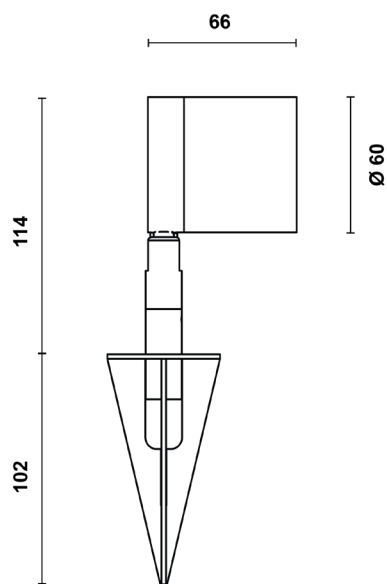

brevont

FARO SPIKE

FAROSPIKE.AN.18.927

IP67

IK08

Product Information

Super compact LED luminaire for the enhancement of landscape and architectural details through refined accent lighting effects.

Installation	In-ground with 100mm spike
Size / Weight	Ø60 66x216 mm / 0.7 Kg
Colour	Anthracite RAL7016 / Brass swivel
Body Material	A2 stainless steel with Brass swivel
Screen Material	Tempered glass
Fixing Position	Full orientation capability
Warranty	5 year warranty

Technical Data

Light Source	LED
CCT (K) / CRI	2700K / 80 CRI (90 on request)
Luminous Efficacy	110lm/W
Delivered Lumen	1372lm
Beam Angle	18° (narrow)
Power Consumption	12.5W
Current	350mA
Ingress Protection	IP67
Impact Resistance	IK08
Driver	Remote (to be ordered separately)
Operating temperature	-30°C to 40°C
Rated life	50,000hrs