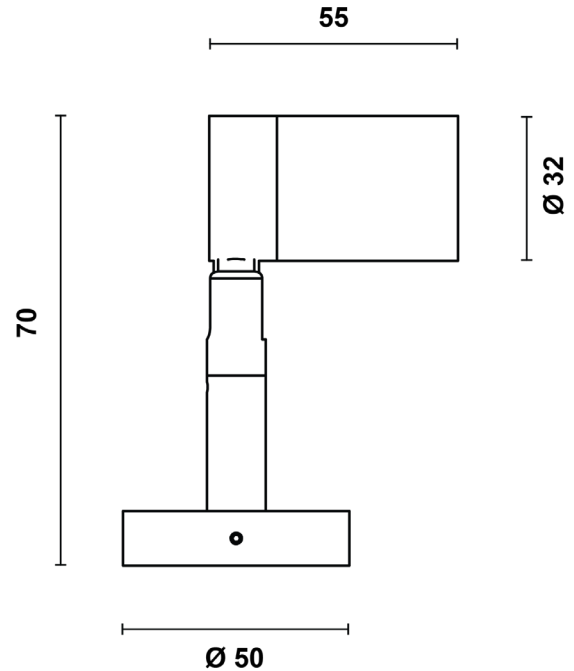

brevont

FARO MINI WALL

FAROMINIW.W.43.930

IP67

IK07

Product Information

Super compact LED luminaire for the enhancement of landscape and architectural details through refined accent lighting effects.

Installation	Wall, floor, ceiling mounting
Size / Weight	Ø 32 50x55x70 mm / 0.2 Kg
Colour	White RAL9003 / Brass swivel
Body Material	A2 stainless steel with Brass swivel
Screen Material	Tempered glass
Fixing Position	Full orientation capability
Warranty	5 year warranty

Technical Data

Light Source	LED
CCT (K) / CRI	3000K / 80 CRI (90 on request)
Luminous Efficacy	92lm/W
Delivered Lumen	275lm
Beam Angle	43° (wide)
Power Consumption	3W
Current	900mA
Ingress Protection	IP67
Impact Resistance	IK07
Driver	Remote (to be ordered separately)
Operating temperature	-30°C to 40°C
Rated life	60,000hrs