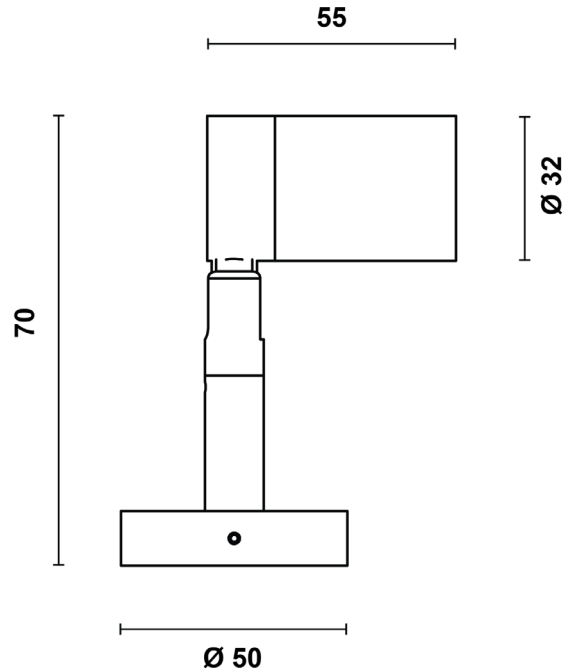

brevont

FARO MINI WALL

FAROMINIW.W.43.927

IP67

IK07

Product Information

Super compact LED luminaire for the enhancement of landscape and architectural details through refined accent lighting effects.

Installation	Wall, floor, ceiling mounting
Size / Weight	Ø 32 50x55x70 mm / 0.2 Kg
Colour	White RAL9003 / Brass swivel
Body Material	A2 stainless steel with Brass swivel
Screen Material	Tempered glass
Fixing Position	Full orientation capability
Warranty	5 year warranty

Technical Data

Light Source	LED
CCT (K) / CRI	2700K / 80 CRI (90 on request)
Luminous Efficacy	85lm/W
Delivered Lumen	256lm
Beam Angle	43° (wide)
Power Consumption	3W
Current	900mA
Ingress Protection	IP67
Impact Resistance	IK07
Driver	Remote (to be ordered separately)
Operating temperature	-30°C to 40°C
Rated life	60,000hrs