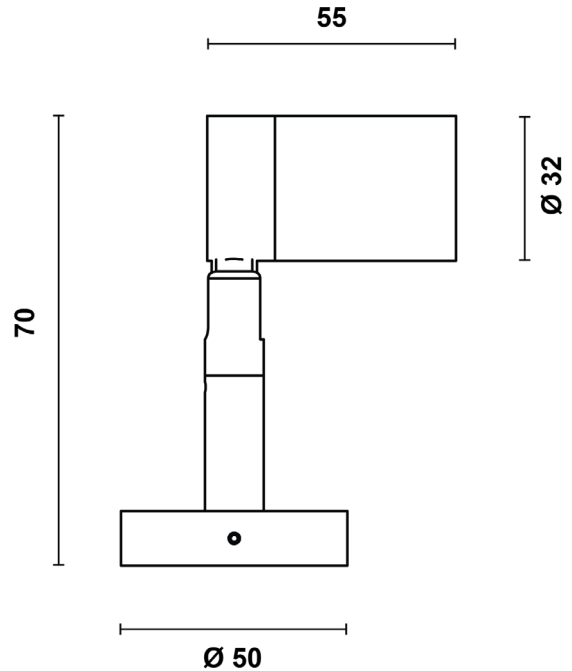

brevont

FARO MINI WALL

FAROMINIW.W.23.930

IP67

IK07

Product Information

Super compact LED luminaire for the enhancement of landscape and architectural details through refined accent lighting effects.

Installation	Wall, floor, ceiling mounting
Size / Weight	Ø 32 50x55x70 mm / 0.2 Kg
Colour	White RAL9003 / Brass swivel
Body Material	A2 stainless steel with Brass swivel
Screen Material	Tempered glass
Fixing Position	Full orientation capability
Warranty	5 year warranty

Technical Data

Light Source	LED
CCT (K) / CRI	3000K / 80 CRI (90 on request)
Luminous Efficacy	91lm/W
Delivered Lumen	272lm
Beam Angle	23° (medium)
Power Consumption	3W
Current	900mA
Ingress Protection	IP67
Impact Resistance	IK07
Driver	Remote (to be ordered separately)
Operating temperature	-30°C to 40°C
Rated life	60,000hrs