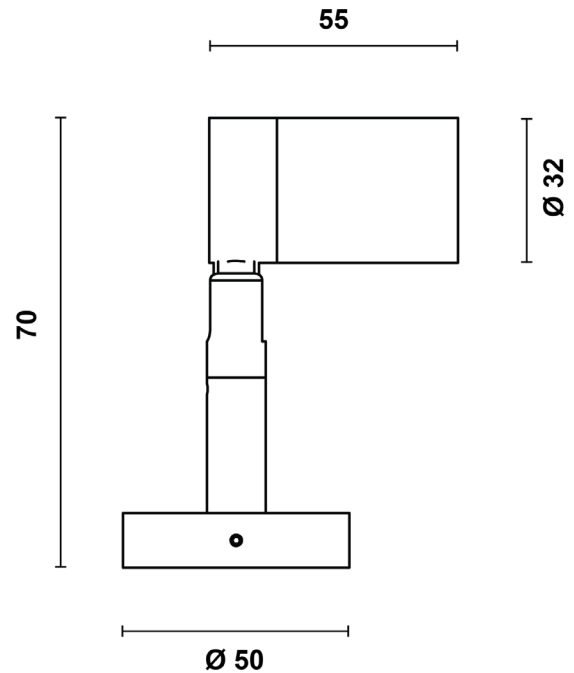

brevont

FARO MINI WALL

FAROMINIW.W.23.927

IP67

IK07

Product Information

Super compact LED luminaire for the enhancement of landscape and architectural details through refined accent lighting effects.

Installation	Wall, floor, ceiling mounting
Size / Weight	Ø 32 50x55x70 mm / 0.2 Kg
Colour	White RAL9003 / Brass swivel
Body Material	A2 stainless steel with Brass swivel
Screen Material	Tempered glass
Fixing Position	Full orientation capability
Warranty	5 year warranty

Technical Data

Light Source	LED
CCT (K) / CRI	2700K / 80 CRI (90 on request)
Luminous Efficacy	85lm/W
Delivered Lumen	254lm
Beam Angle	23° (medium)
Power Consumption	3W
Current	900mA
Ingress Protection	IP67
Impact Resistance	IK07
Driver	Remote (to be ordered separately)
Operating temperature	-30°C to 40°C
Rated life	60,000hrs