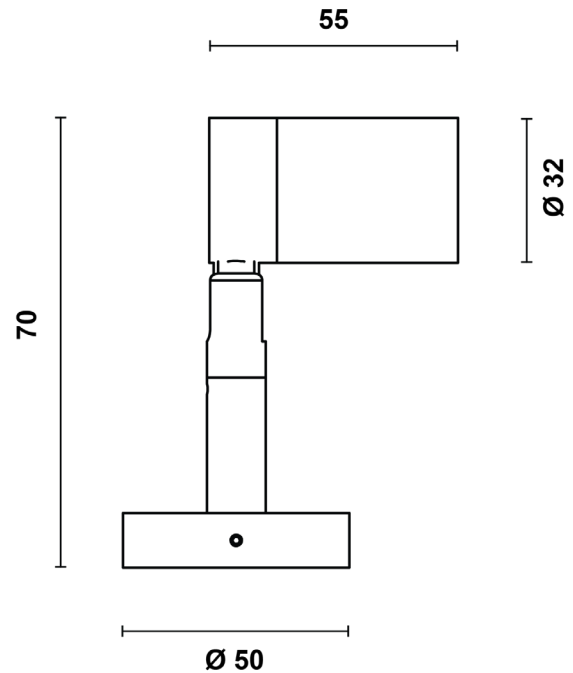

brevont

FARO MINI WALL

FAROMINIW.B.43.927

IP67

IK07

Product Information

Super compact LED luminaire for the enhancement of landscape and architectural details through refined accent lighting effects.

Installation	Wall, floor, ceiling mounting
Size / Weight	Ø 32 50x55x70 mm / 0.2 Kg
Colour	Black RAL9005 / Brass swivel
Body Material	A2 stainless steel with Brass swivel
Screen Material	Tempered glass
Fixing Position	Full orientation capability
Warranty	5 year warranty

Technical Data

Light Source	LED
CCT (K) / CRI	2700K / 80 CRI (90 on request)
Luminous Efficacy	85lm/W
Delivered Lumen	256lm
Beam Angle	43° (wide)
Power Consumption	3W
Current	900mA
Ingress Protection	IP67
Impact Resistance	IK07
Driver	Remote (to be ordered separately)
Operating temperature	-30°C to 40°C
Rated life	60,000hrs