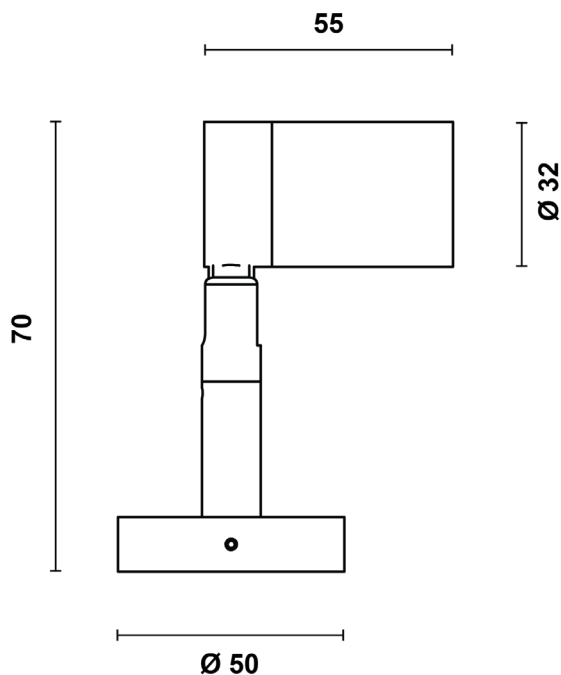

FARO MINI WALL

FAROMINIW.B.23.930

IP67

IK07

Product Information

Super compact LED luminaire for the enhancement of landscape and architectural details through refined accent lighting effects.

Installation	Wall, floor, ceiling mounting
Size / Weight	Ø 32 50x55x70 mm / 0.2 Kg
Colour	Black RAL9005 / Brass swivel
Body Material	A2 stainless steel with Brass swivel
Screen Material	Tempered glass
Fixing Position	Full orientation capability
Warranty	5 year warranty

Technical Data

Light Source	LED
CCT (K) / CRI	3000K / 80 CRI (90 on request)
Luminous Efficacy	91lm/W
Delivered Lumen	272lm
Beam Angle	23° (medium)
Power Consumption	3W
Current	900mA
Ingress Protection	IP67
Impact Resistance	IK07
Driver	Remote (to be ordered separately)
Operating temperature	-30°C to 40°C
Rated life	60,000hrs

Accessories (to be ordered separately)

FAROMINIW.V.B - FARO MINI WALL VISOR BLACK RAL9005
FAROMINIW.V.W - FARO MINI WALL VISOR WHITE RAL9003

FAROMINIW.DRIVER.DALI - FARO MINI DRIVER DALI 30W IP20
FAROMINIW.DRIVER.ON-OFF - FARO MINI DRIVER ON-OFF