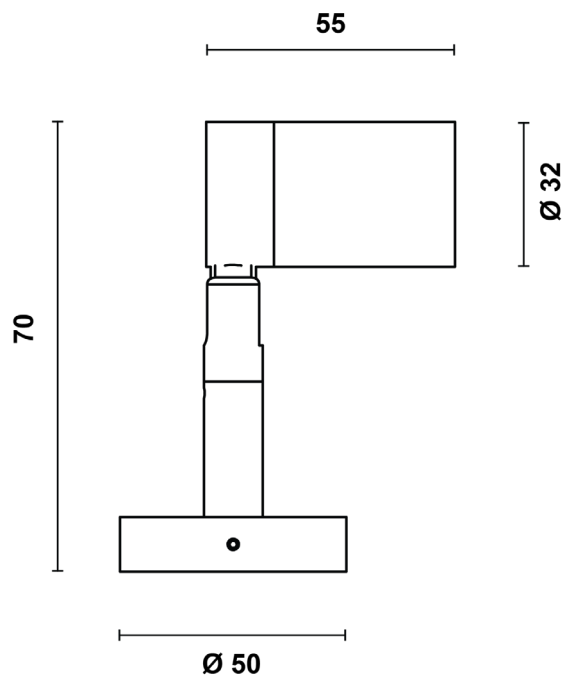

FARO MINI WALL

FAROMINIW.B.23.927

IP67

IK07

Product Information

Super compact LED luminaire for the enhancement of landscape and architectural details through refined accent lighting effects.

Installation	Wall, floor, ceiling mounting
Size / Weight	Ø 32 50x55x70 mm / 0.2 Kg
Colour	Black RAL9005 / Brass swivel
Body Material	A2 stainless steel with Brass swivel
Screen Material	Tempered glass
Fixing Position	Full orientation capability
Warranty	5 year warranty

Technical Data

Light Source	LED
CCT (K) / CRI	2700K / 80 CRI (90 on request)
Luminous Efficacy	85lm/W
Delivered Lumen	254lm
Beam Angle	23° (medium)
Power Consumption	3W
Current	900mA
Ingress Protection	IP67
Impact Resistance	IK07
Driver	Remote (to be ordered separately)
Operating temperature	-30°C to 40°C
Rated life	60,000hrs