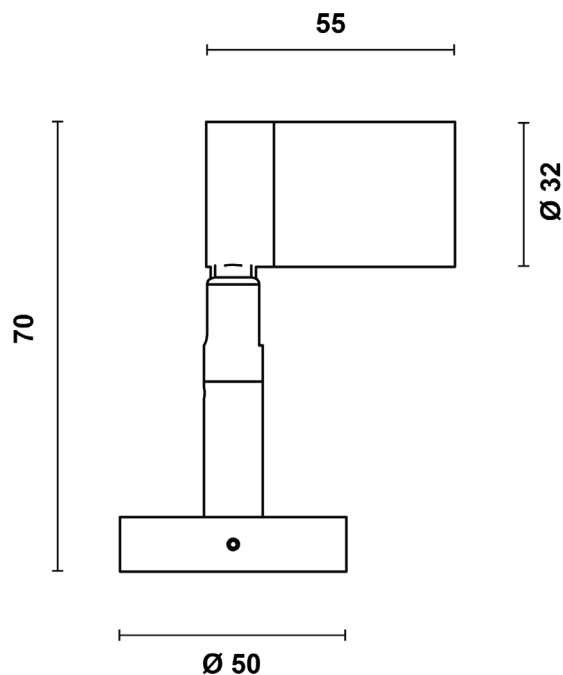

brevont

FARO MINI WALL

FAROMINIW.B.12.930

IP67

IK07

Product Information

Super compact LED luminaire for the enhancement of landscape and architectural details through refined accent lighting effects.

Installation	Wall, floor, ceiling mounting
Size / Weight	Ø 32 50x55x70 mm / 0.2 Kg
Colour	Black RAL9005 / Brass swivel
Body Material	A2 stainless steel with Brass swivel
Screen Material	Tempered glass
Fixing Position	Full orientation capability
Warranty	5 year warranty

Technical Data

Light Source	LED
CCT (K) / CRI	3000K / 80 CRI (90 on request)
Luminous Efficacy	91lm/W
Delivered Lumen	273lm
Beam Angle	12° (narrow)
Power Consumption	3W
Current	900mA
Ingress Protection	IP67
Impact Resistance	IK07
Driver	Remote (to be ordered separately)
Operating temperature	-30°C to 40°C
Rated life	60,000hrs