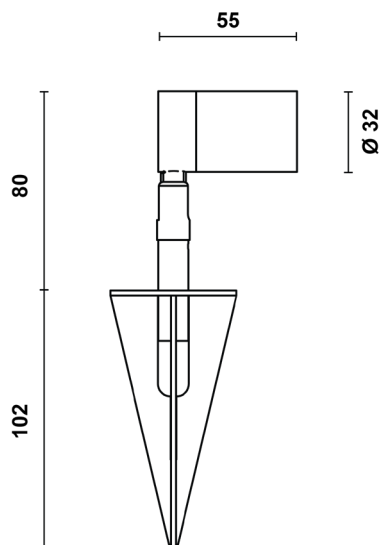

FARO MINI SPIKE

FAROMINISPIKE.OG.43.930

IP67

IK07

Product Information

Super compact LED luminaire for the enhancement of landscape and architectural details through refined accent lighting effects.

Installation	In-ground with 100mm spike
Size / Weight	Ø 32 55x182 mm / 0.4 Kg
Colour	Olive Grey RAL7002/ Brass swivel
Body Material	A2 stainless steel with Brass swivel
Screen Material	Tempered glass
Fixing Position	Full orientation capability
Warranty	5 year warranty

Technical Data

Light Source	LED
CCT (K) / CRI	3000K / 80 CRI (90 on request)
Luminous Efficacy	92lm/W
Delivered Lumen	275lm
Beam Angle	43° (wide)
Power Consumption	3W
Current	900mA
Ingress Protection	IP67
Impact Resistance	IK07
Driver	Remote (to be ordered separately)
Operating temperature	-30°C to 40°C
Rated life	60,000hrs