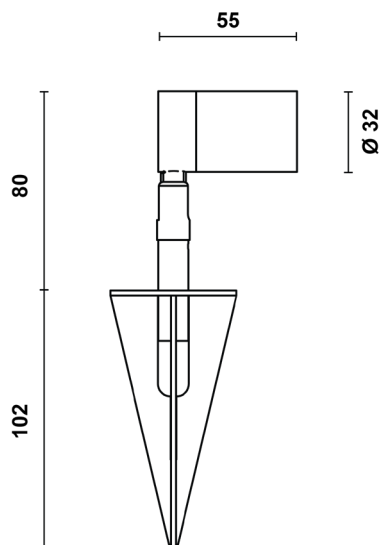

FARO MINI SPIKE

FAROMINISPIKE.OG.43.927

IP67

IK07

Product Information

Super compact LED luminaire for the enhancement of landscape and architectural details through refined accent lighting effects.

Installation	In-ground with 100mm spike
Size / Weight	Ø 32 55x182 mm / 0.4 Kg
Colour	Olive Grey RAL7002/ Brass swivel
Body Material	A2 stainless steel with Brass swivel
Screen Material	Tempered glass
Fixing Position	Full orientation capability
Warranty	5 year warranty

Technical Data

Light Source	LED
CCT (K) / CRI	2700K / 80 CRI (90 on request)
Luminous Efficacy	85lm/W
Delivered Lumen	256lm
Beam Angle	43° (wide)
Power Consumption	3W
Current	900mA
Ingress Protection	IP67
Impact Resistance	IK07
Driver	Remote (to be ordered separately)
Operating temperature	-30°C to 40°C
Rated life	60,000hrs

Accessories (to be ordered separately)

FAROMINISPIKE.V.AN - FARO MINI SP VISOR ANTH. RAL7016
FAROMINISPIKE.V.OG - FARO MINI SP VISOR OL. GR. RAL7002

FAROMINISPIKE.DRIVER.DALI - FARO MINI DRIVER DALI 30W IP20
FAROMINISPIKE.DRIVER.ON-OFF - FARO MINI DRIVER ON-OFF