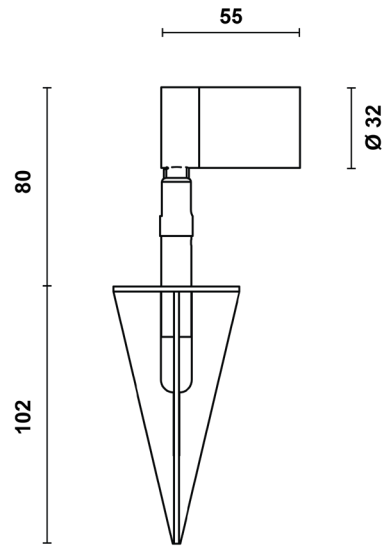

brevont

FARO MINI SPIKE

FAROMINISPIKE.OG.23.930

IP67

IK07

Product Information

Super compact LED luminaire for the enhancement of landscape and architectural details through refined accent lighting effects.

Installation	In-ground with 100mm spike
Size / Weight	Ø 32 55x182 mm / 0.4 Kg
Colour	Olive Grey RAL7002/ Brass swivel
Body Material	A2 stainless steel with Brass swivel
Screen Material	Tempered glass
Fixing Position	Full orientation capability
Warranty	5 year warranty

Technical Data

Light Source	LED
CCT (K) / CRI	3000K / 80 CRI (90 on request)
Luminous Efficacy	91lm/W
Delivered Lumen	272lm
Beam Angle	23° (medium)
Power Consumption	3W
Current	900mA
Ingress Protection	IP67
Impact Resistance	IK07
Driver	Remote (to be ordered separately)
Operating temperature	-30°C to 40°C
Rated life	60,000hrs

Accessories (to be ordered separately)

FAROMINISPIKE.V.AN - FARO MINI SP VISOR ANTH. RAL7016
FAROMINISPIKE.V.OG - FARO MINI SP VISOR OL. GR. RAL7002

FAROMINISPIKE.DRIVER.DALI - FARO MINI DRIVER DALI 30W IP20
FAROMINISPIKE.DRIVER.ON-OFF - FARO MINI DRIVER ON-OFF