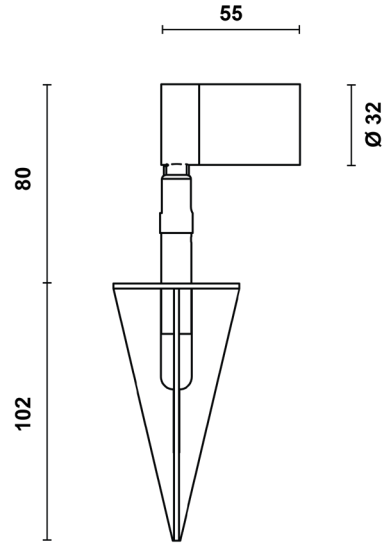

FARO MINI SPIKE

FAROMINISPIKE.OG.23.927

Product Information

Super compact LED luminaire for the enhancement of landscape and architectural details through refined accent lighting effects.

Installation	In-ground with 100mm spike
Size / Weight	Ø 32 55x182 mm / 0.4 Kg
Colour	Olive Grey RAL7002/ Brass swivel
Body Material	A2 stainless steel with Brass swivel
Screen Material	Tempered glass
Fixing Position	Full orientation capability
Warranty	5 year warranty

Technical Data

Light Source	LED
CCT (K) / CRI	2700K / 80 CRI (90 on request)
Luminous Efficacy	85lm/W
Delivered Lumen	254lm
Beam Angle	23° (medium)
Power Consumption	3W
Current	900mA
Ingress Protection	IP67
Impact Resistance	IK07
Driver	Remote (to be ordered separately)
Operating temperature	-30°C to 40°C
Rated life	60,000hrs