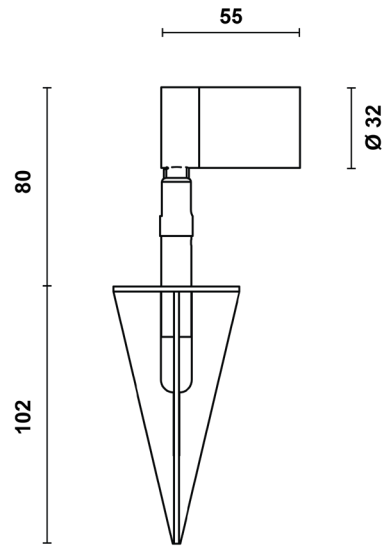

brevont

FARO MINI SPIKE

FAROMINISPIKE.OG.12.930

IP67

IK07

Product Information

Super compact LED luminaire for the enhancement of landscape and architectural details through refined accent lighting effects.

Installation	In-ground with 100mm spike
Size / Weight	Ø 32 55x182 mm / 0.4 Kg
Colour	Olive Grey RAL7002/ Brass swivel
Body Material	A2 stainless steel with Brass swivel
Screen Material	Tempered glass
Fixing Position	Full orientation capability
Warranty	5 year warranty

Technical Data

Light Source	LED
CCT (K) / CRI	3000K / 80 CRI (90 on request)
Luminous Efficacy	91lm/W
Delivered Lumen	273lm
Beam Angle	12° (narrow)
Power Consumption	3W
Current	900mA
Ingress Protection	IP67
Impact Resistance	IK07
Driver	Remote (to be ordered separately)
Operating temperature	-30°C to 40°C
Rated life	60,000hrs