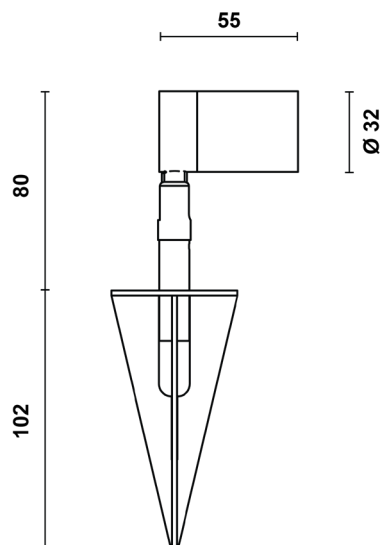

FAROMINISPIKE.AN.23.930

IP67

IK07

Product Information

Super compact LED luminaire for the enhancement of landscape and architectural details through refined accent lighting effects.

Installation	In-ground with 100mm spike
Size / Weight	Ø 32 55x182 mm / 0.4 Kg
Colour	Anthracite RAL7016 / Brass swivel
Body Material	A2 stainless steel with Brass swivel
Screen Material	Tempered glass
Fixing Position	Full orientation capability
Warranty	5 year warranty

Technical Data

Light Source	LED
CCT (K) / CRI	3000K / 80 CRI (90 on request)
Luminous Efficacy	91lm/W
Delivered Lumen	272lm
Beam Angle	23° (medium)
Power Consumption	3W
Current	900mA
Ingress Protection	IP67
Impact Resistance	IK07
Driver	Remote (to be ordered separately)
Operating temperature	-30°C to 40°C
Rated life	60,000hrs

Accessories (to be ordered separately)

FAROMINISPIKE.V.AN - FARO MINI SP VISOR ANTH. RAL7016
FAROMINISPIKE.V.OG - FARO MINI SP VISOR OL. GR. RAL7002

FAROMINISPIKE.DRIVER.DALI - FARO MINI DRIVER DALI 30W IP20
FAROMINISPIKE.DRIVER.ON-OFF - FARO MINI DRIVER ON-OFF