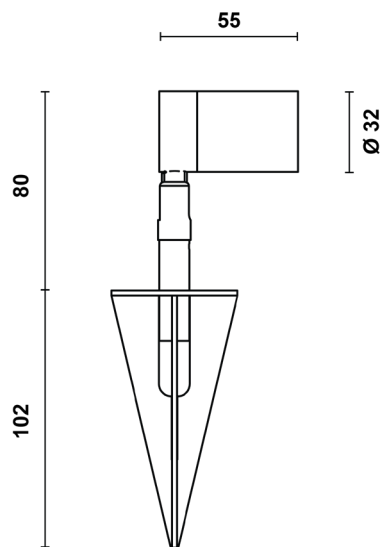

brevont

FARO MINI SPIKE

FAROMINISPIKE.AN.23.927

IP67

IK07

Product Information

Super compact LED luminaire for the enhancement of landscape and architectural details through refined accent lighting effects.

Installation	In-ground with 100mm spike
Size / Weight	Ø 32 55x182 mm / 0.4 Kg
Colour	Anthracite RAL7016 / Brass swivel
Body Material	A2 stainless steel with Brass swivel
Screen Material	Tempered glass
Fixing Position	Full orientation capability
Warranty	5 year warranty

Technical Data

Light Source	LED
CCT (K) / CRI	2700K / 80 CRI (90 on request)
Luminous Efficacy	85lm/W
Delivered Lumen	254lm
Beam Angle	23° (medium)
Power Consumption	3W
Current	900mA
Ingress Protection	IP67
Impact Resistance	IK07
Driver	Remote (to be ordered separately)
Operating temperature	-30°C to 40°C
Rated life	60,000hrs